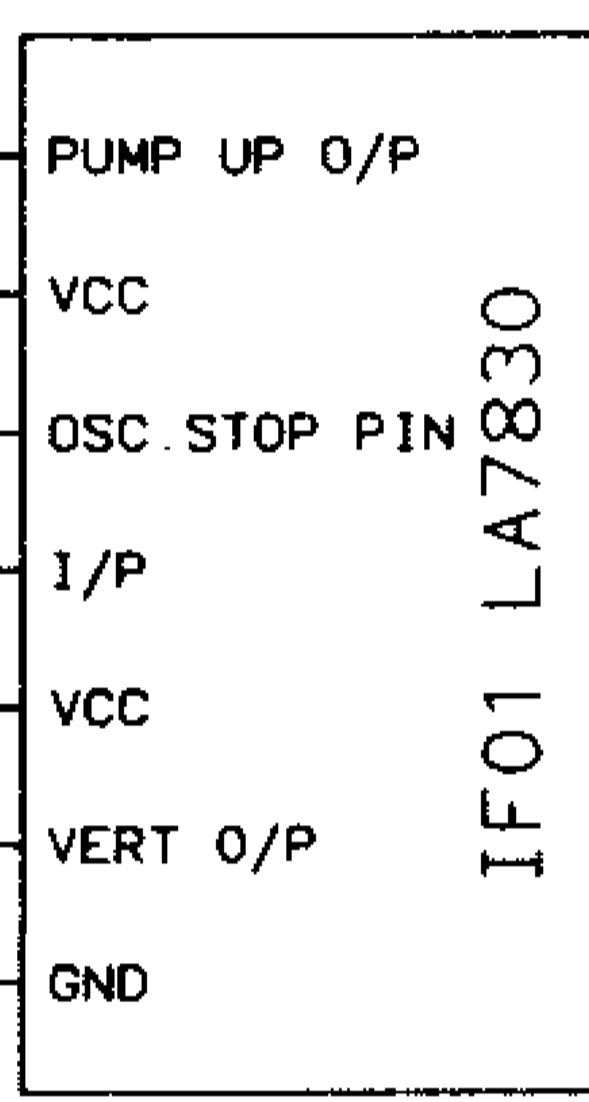

NOTES:
ALL CAPACITANCES ARE IN FARAD, EC=16V
UNLESS OTHERWISE STATED.
ALL RESISTANCES ARE OHM, 1/4W
UNLESS OTHERWISE STATED.
DIODE NOT DESIGNATED ALL 1N4148.

VOLTAGE SOURCE
SAFETY AND SAFETY RELATED