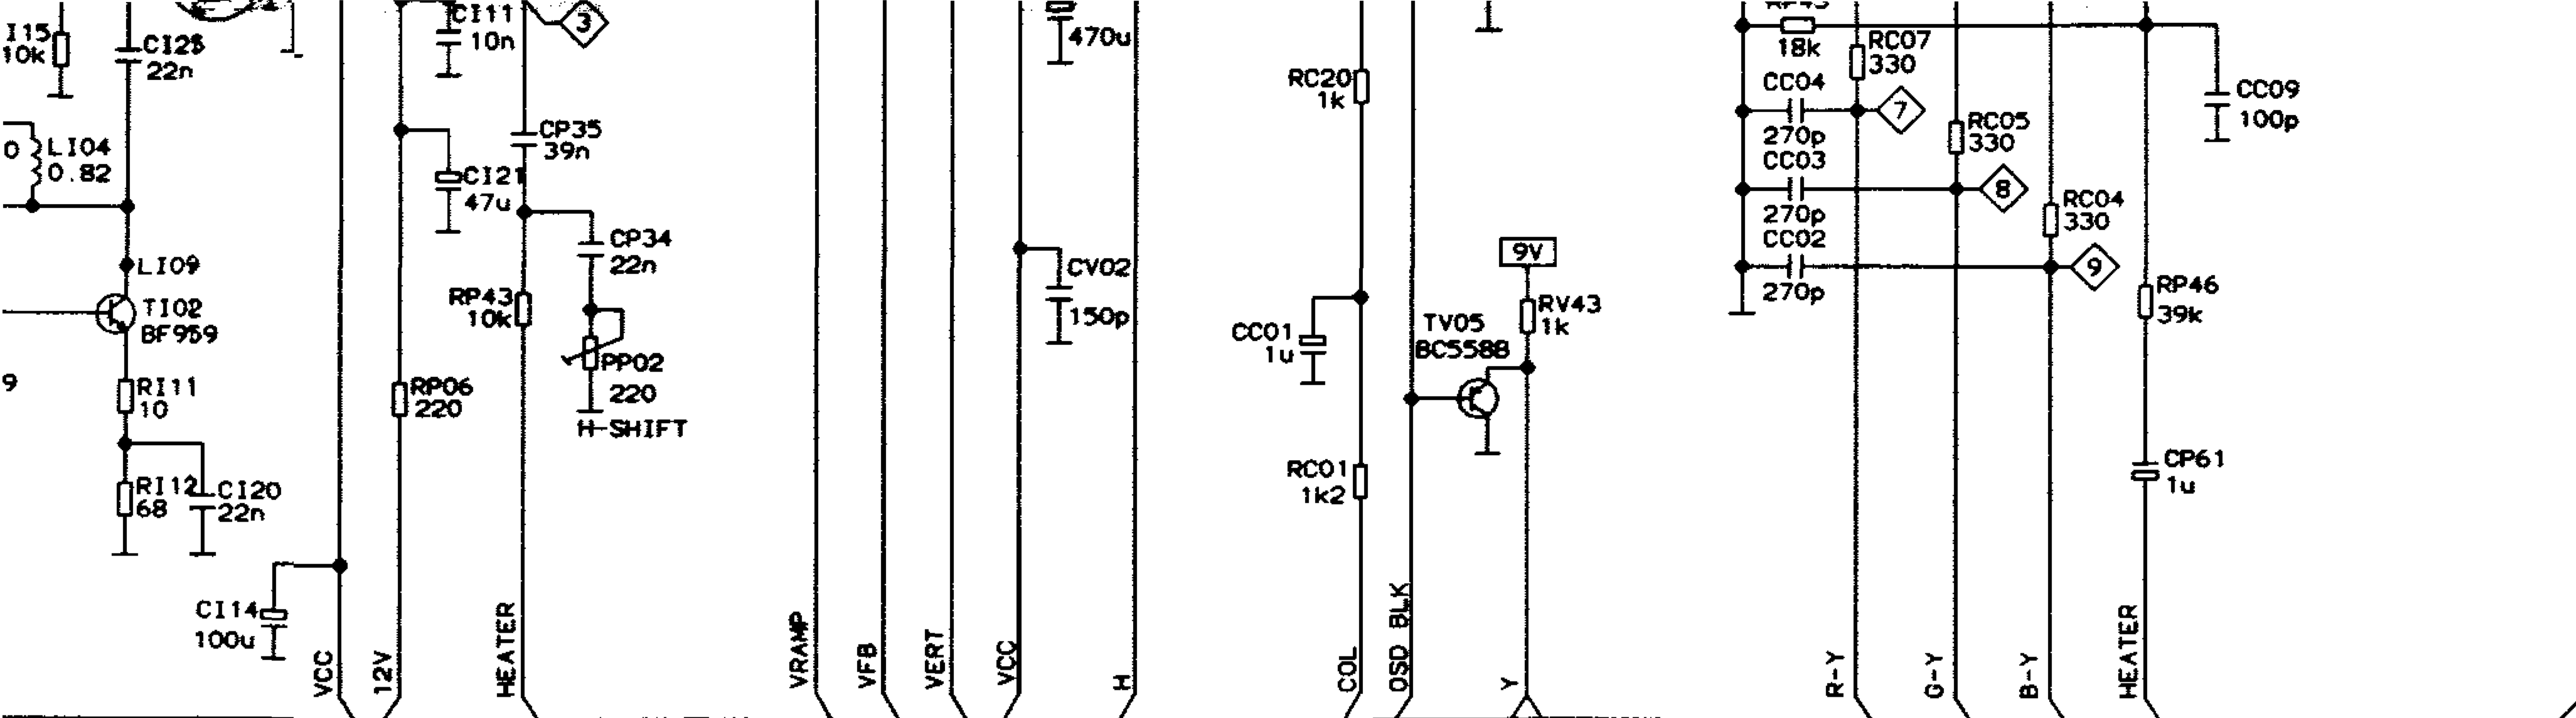

NOTES:
ALL CAPACITANCES ARE IN FARAD, EC=16V
UNLESS OTHERWISE STATED.
ALL RESISTANCES ARE OHM, 1/4W
UNLESS OTHERWISE STATED.
DIODE NOT DESIGNATED ALL 1N4148.

VOLTAGE SOURCE
SAFETY AND SAFETY RELATED