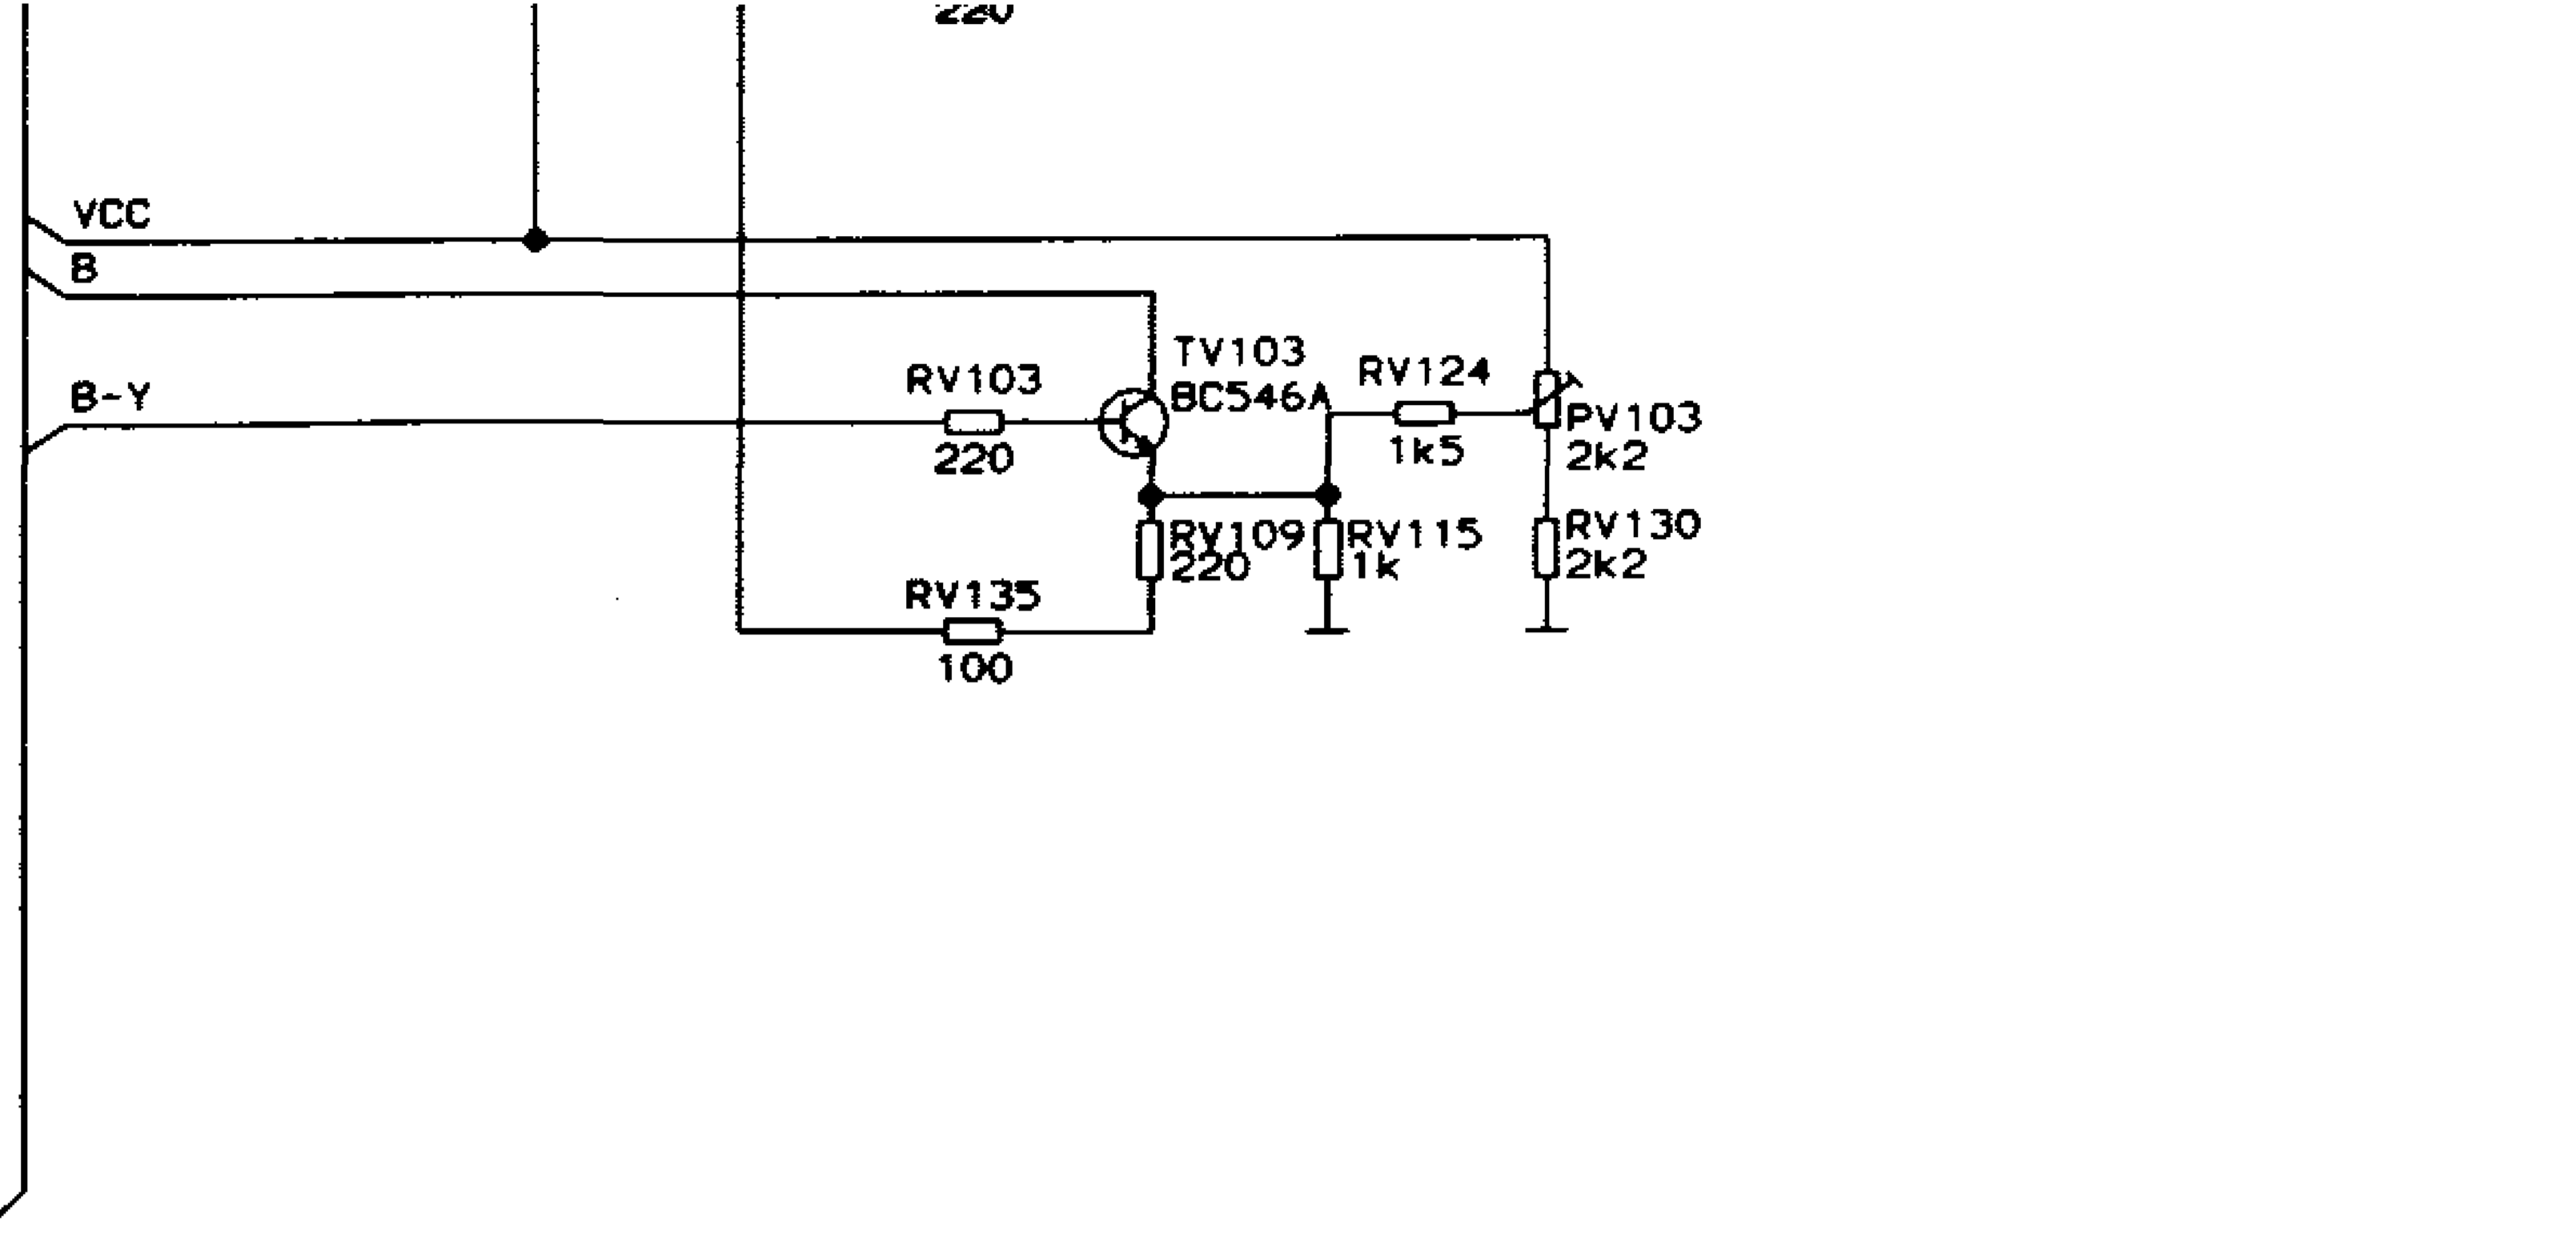

NOTES:
ALL CAPACITANCES ARE IN FARAD, EC=16V
UNLESS OTHERWISE STATED.
ALL RESISTANCES ARE OHM, 1/4W
UNLESS OTHERWISE STATED.
DIODE NOT DESIGNATED ALL 1N4148.

VOLTAGE SOURCE
SAFETY AND SAFETY RELATED