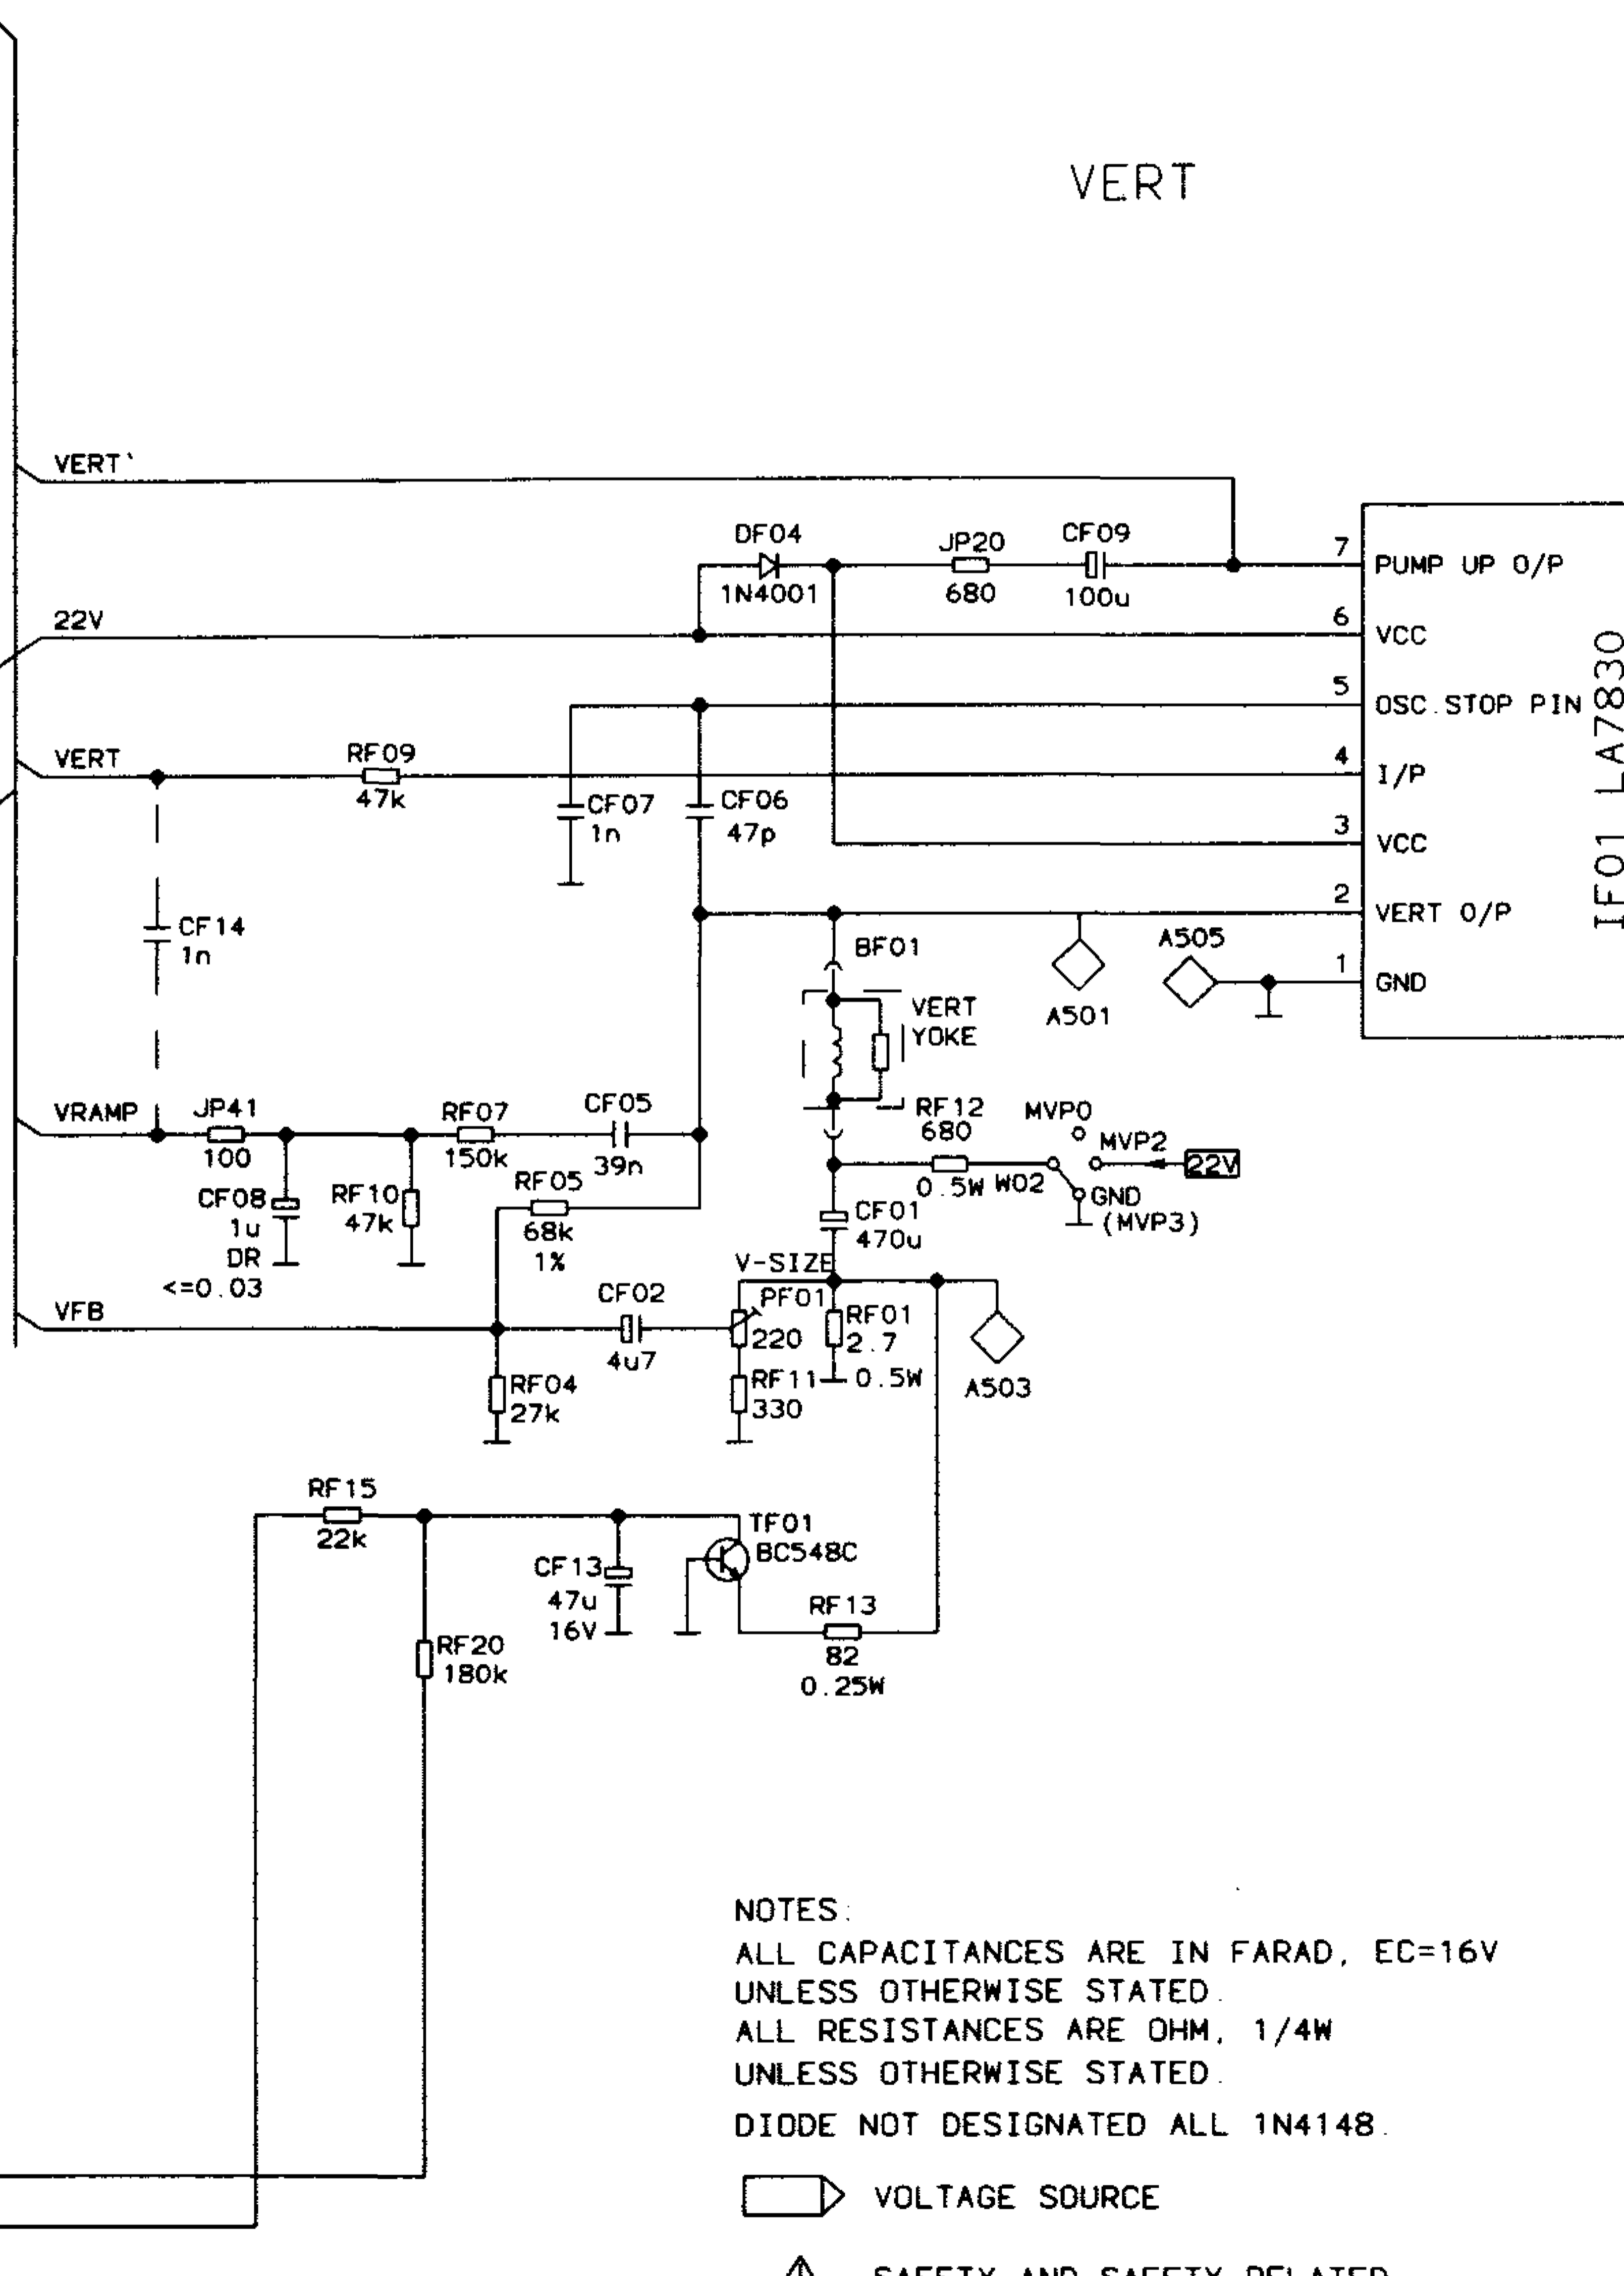

NOTES:
ALL CAPACITANCES ARE IN FARAD, EC=16V
UNLESS OTHERWISE STATED.
ALL RESISTANCES ARE OHM, 1/4W
UNLESS OTHERWISE STATED.
DIODE NOT DESIGNATED ALL 1N4148.

VOLTAGE SOURCE
SAFETY AND SAFETY RELATED