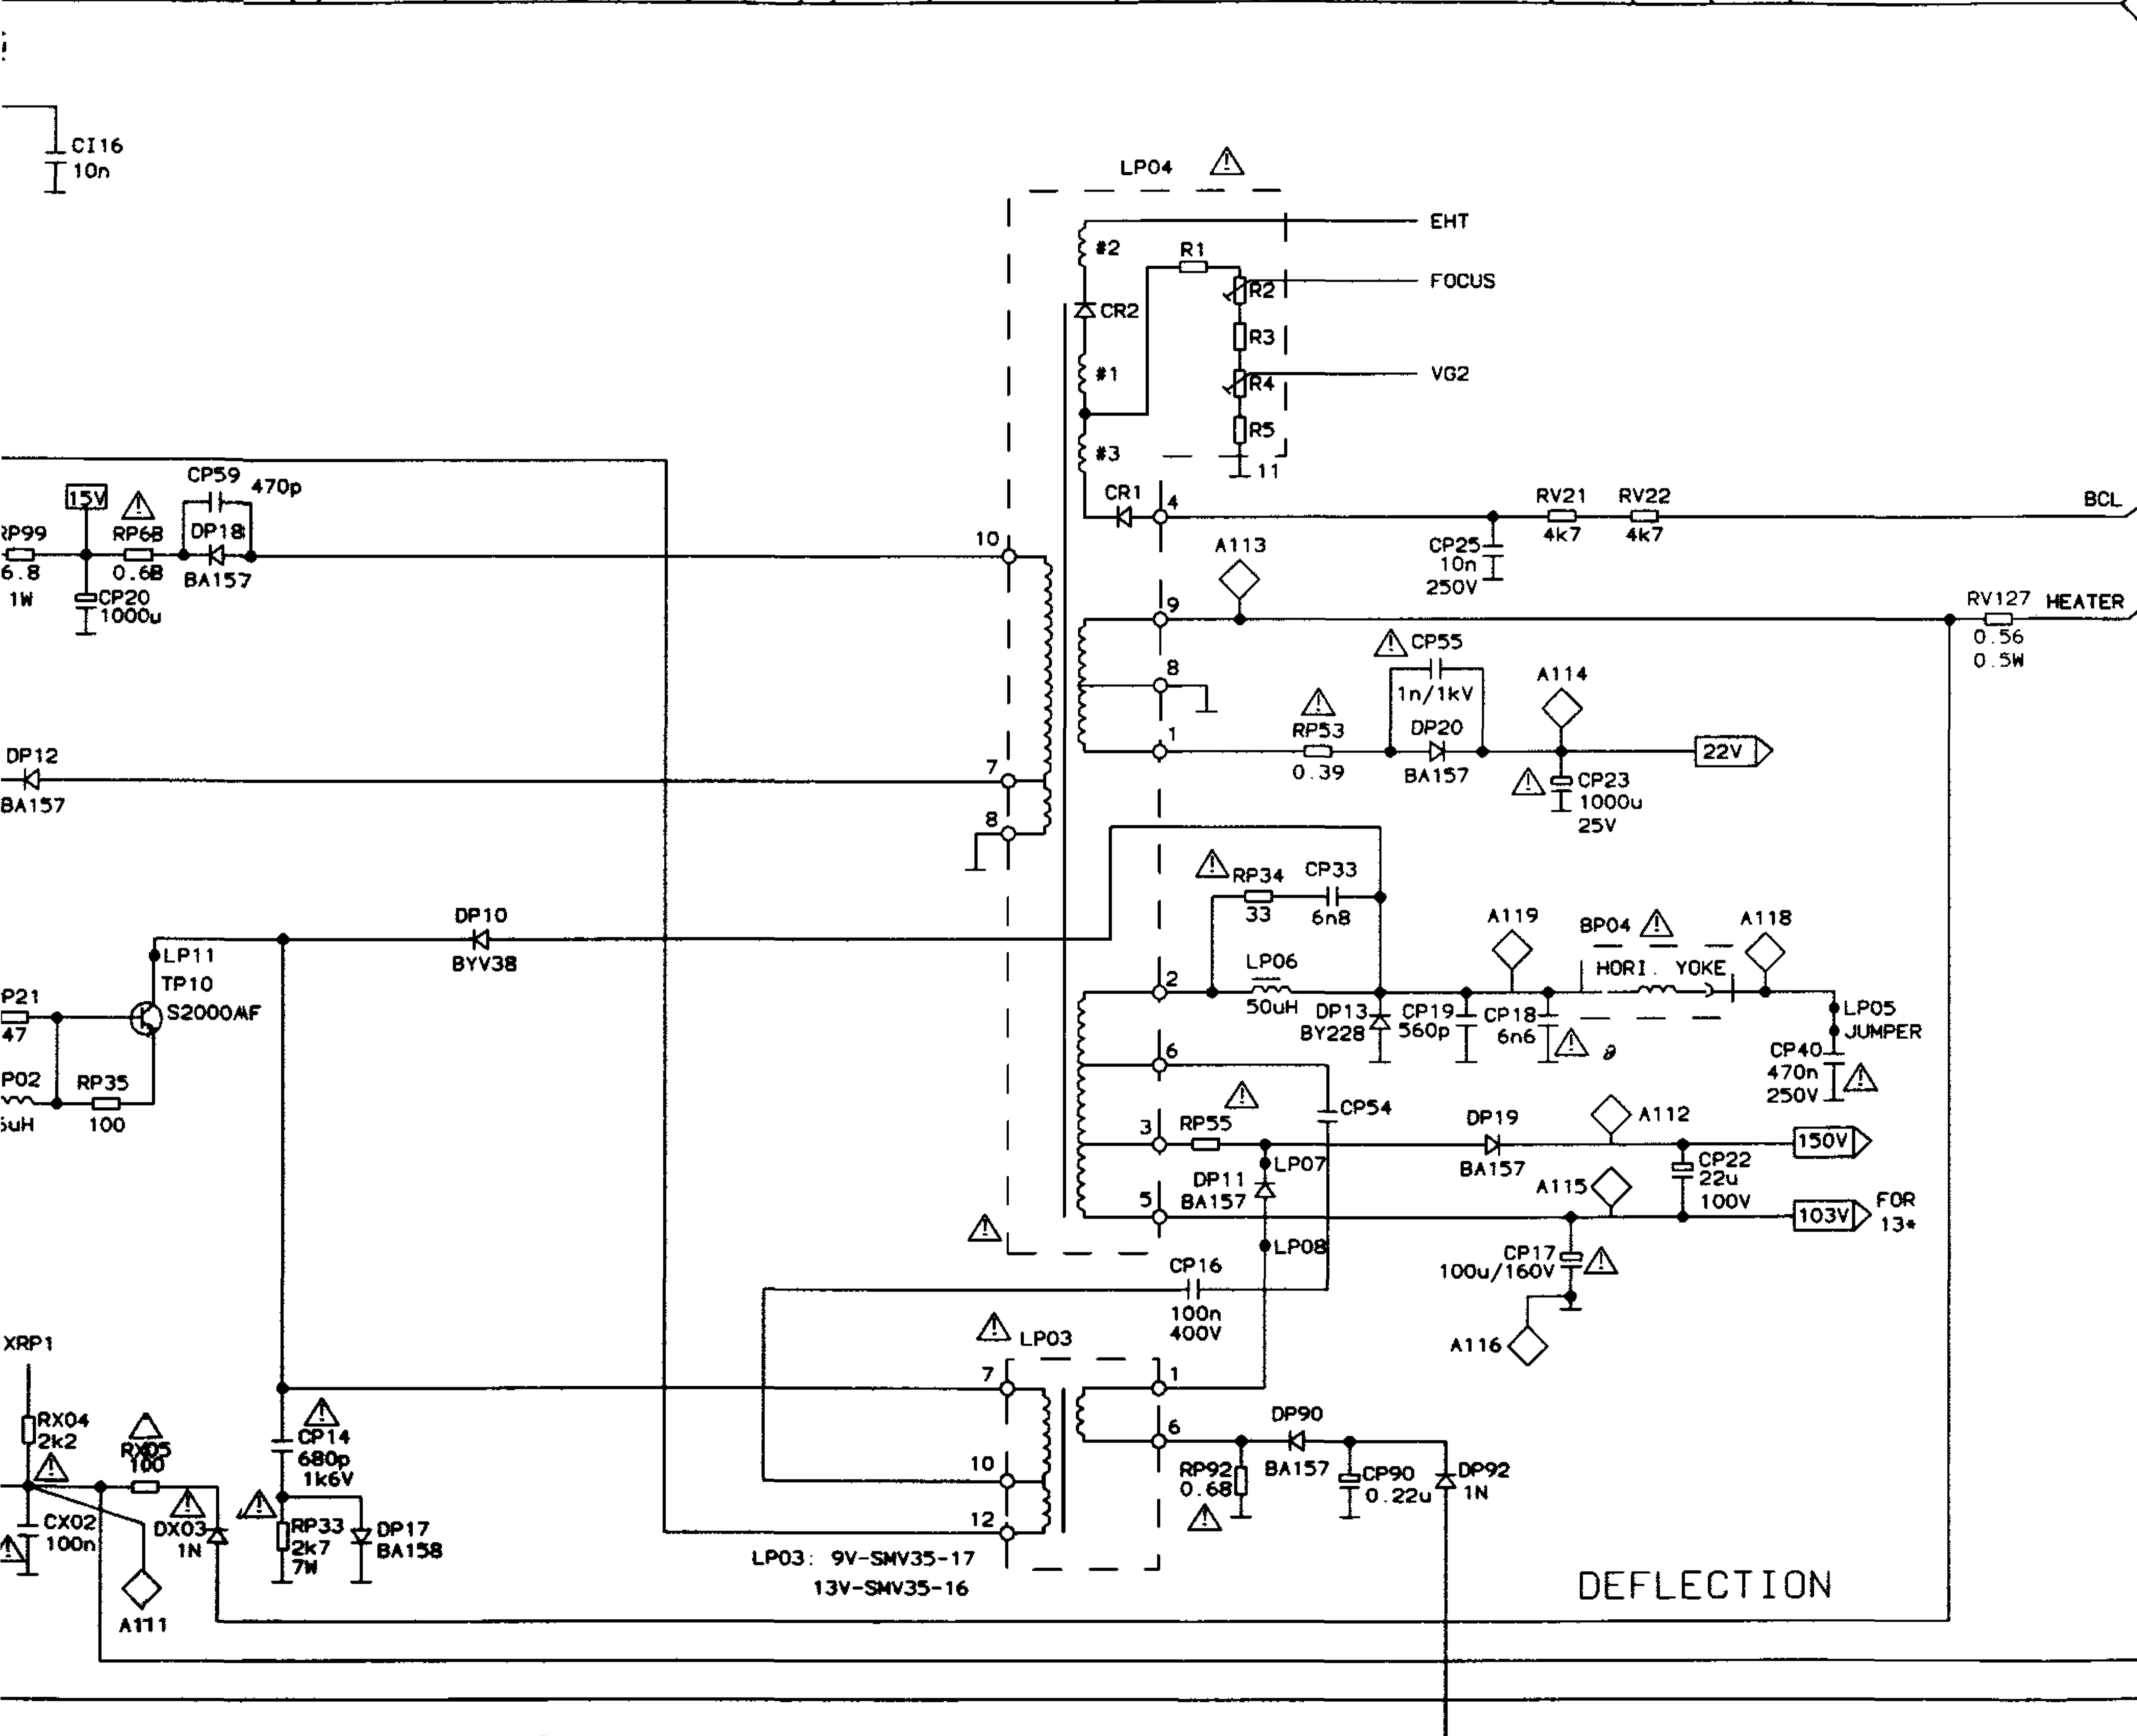

NOTES:
ALL CAPACITANCES ARE IN FARAD, EC=16V
UNLESS OTHERWISE STATED.
ALL RESISTANCES ARE OHM, 1/4W
UNLESS OTHERWISE STATED.
DIODE NOT DESIGNATED ALL 1N4148.

VOLTAGE SOURCE
SAFETY AND SAFETY RELATED