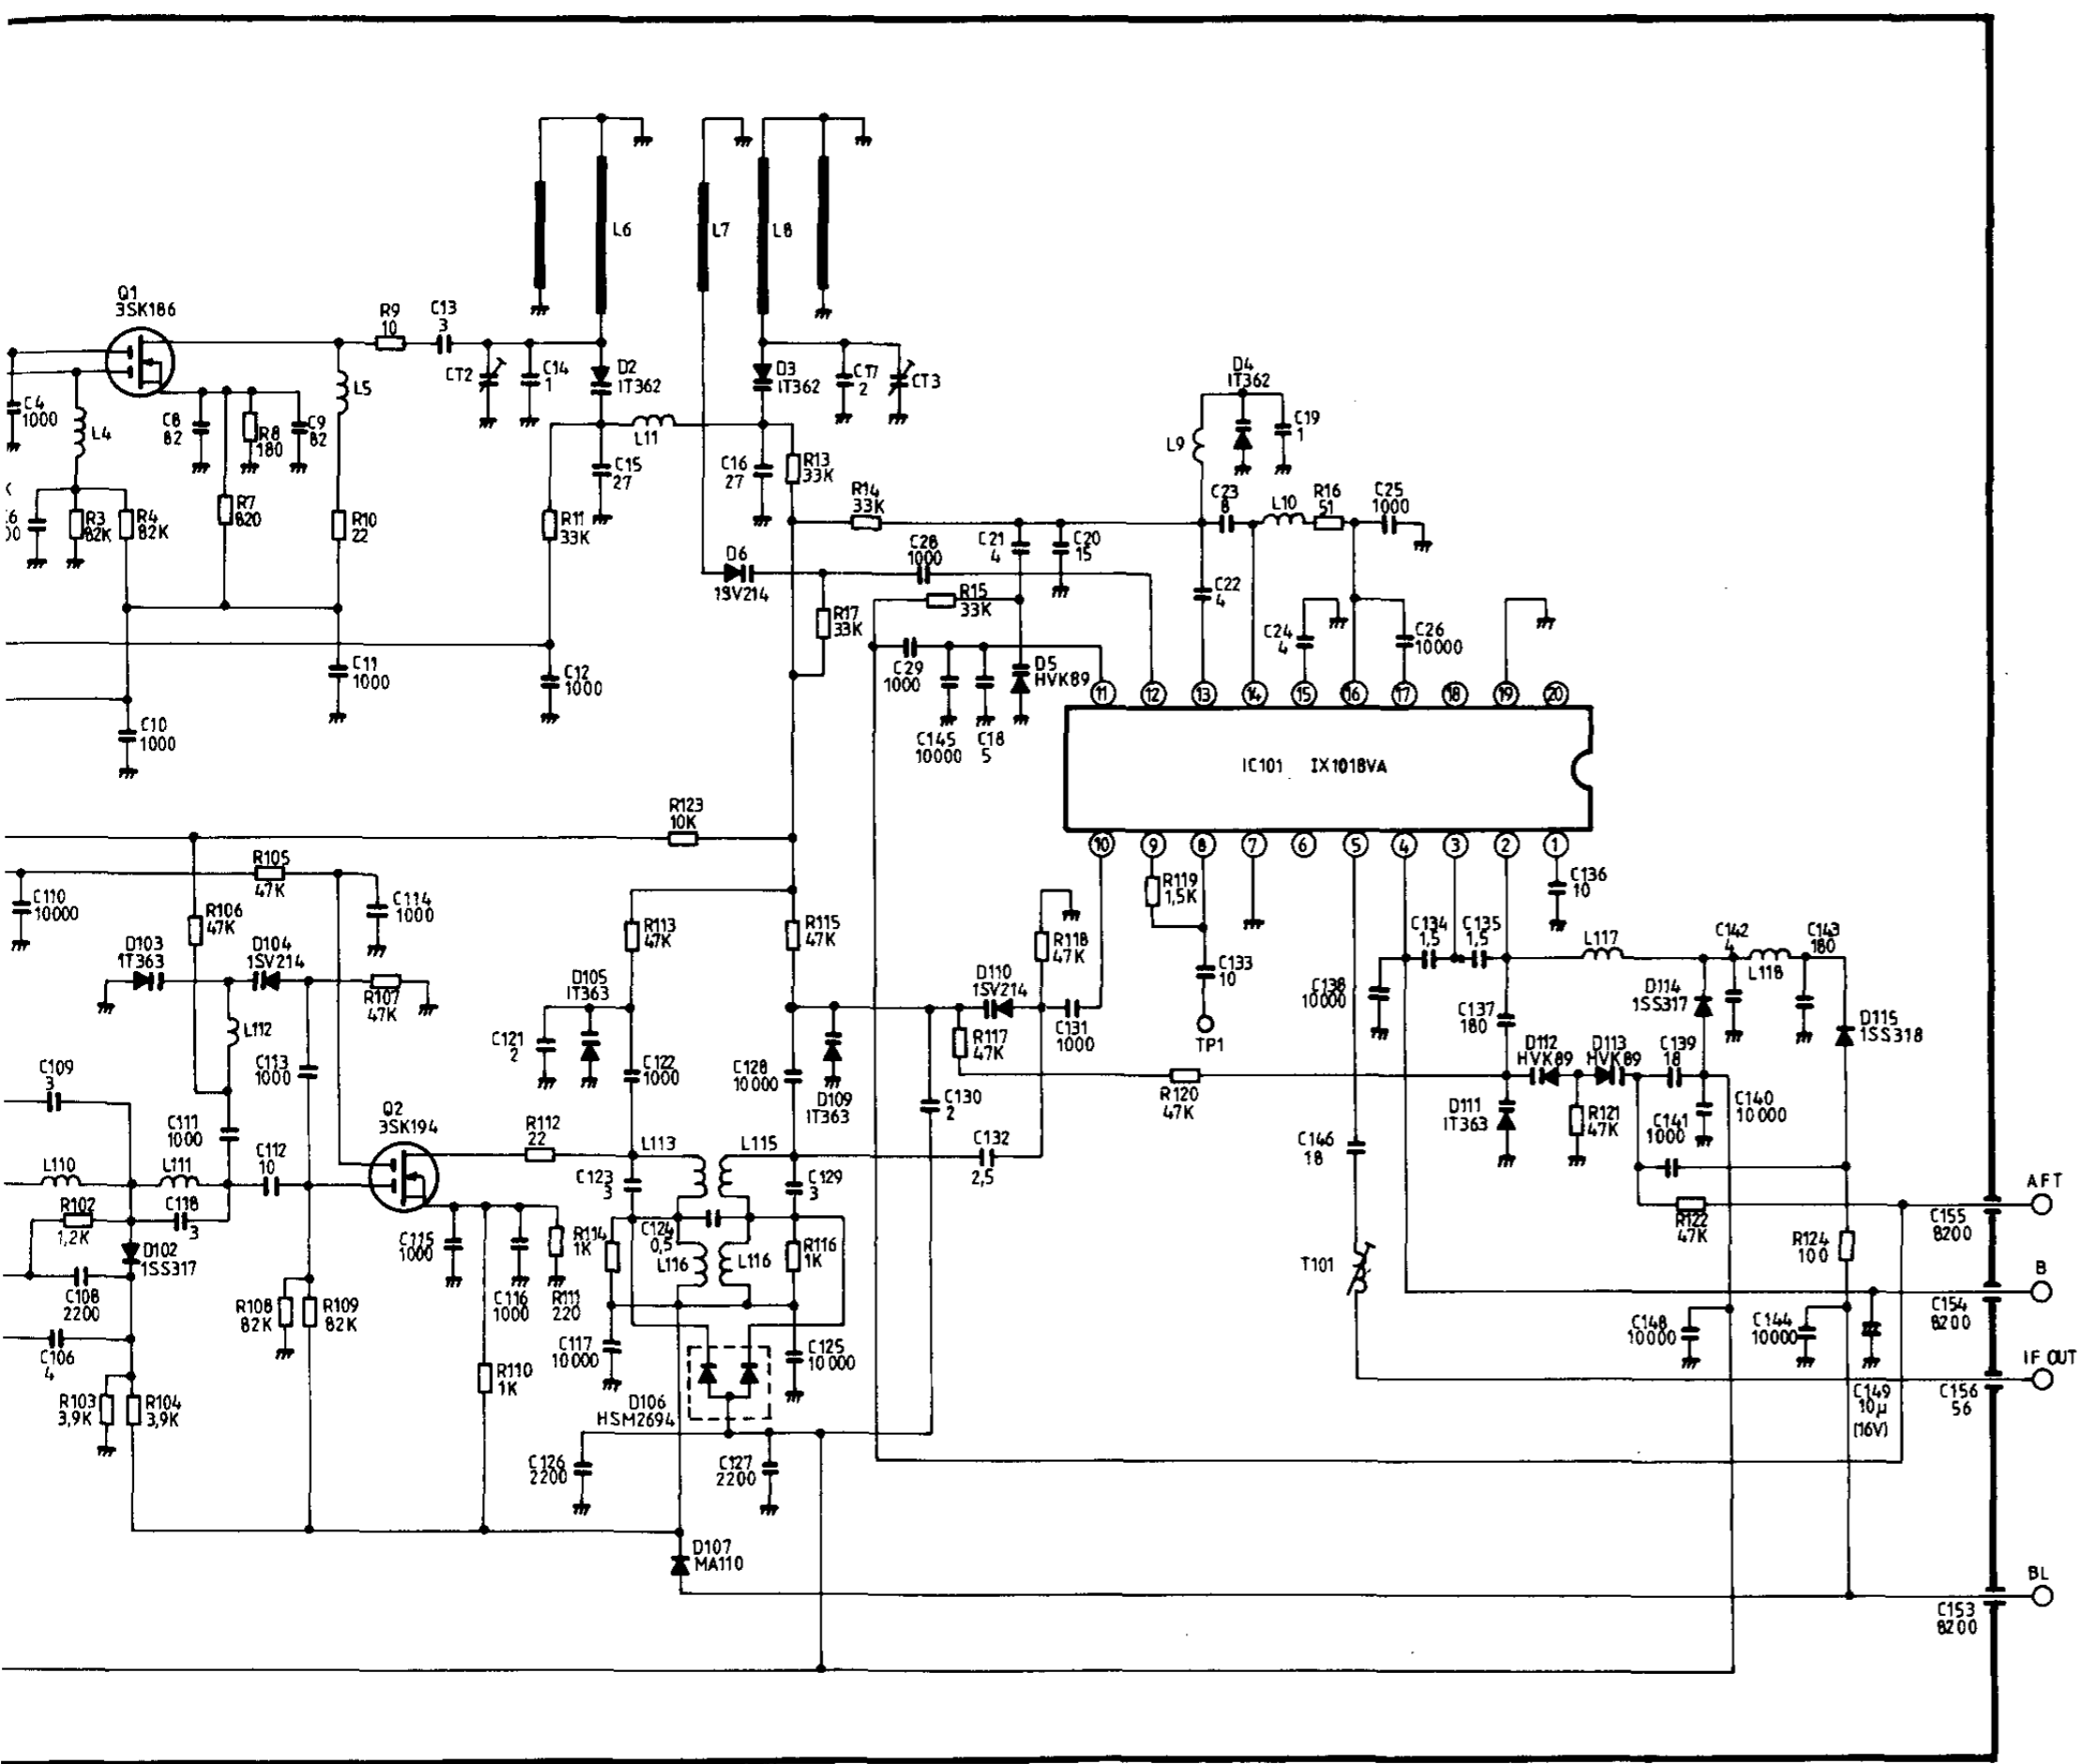

PWB - E
DUNTK6804DE03

PWM - B (AV UNIT)
DUNTK6551DE09

REMOTE CONTROL (RRMCG0750CESA)

SHARP
25N42-E3

PWB - A DUNTK6801DE03

PWB - D DUNTK6802DE04

FRONT OPERATION UNIT PWB - C

SKIP PRESET TUNE DOWN TUNE UP FINE UP FINE DOWN

SHARP
25N42-E3

WAVE FORMS

PWB - C
DUNTK6553DE05

PWM - A (IF PACK UNIT)
DUNTK6803DE03

PWM - C (VIDEO CHROMA JUNGLE UNIT)
DUNTK6547DE07

TUNER
VTUVTSS6S1///

(AB) L702 F015
PWB - B DUNTK6547