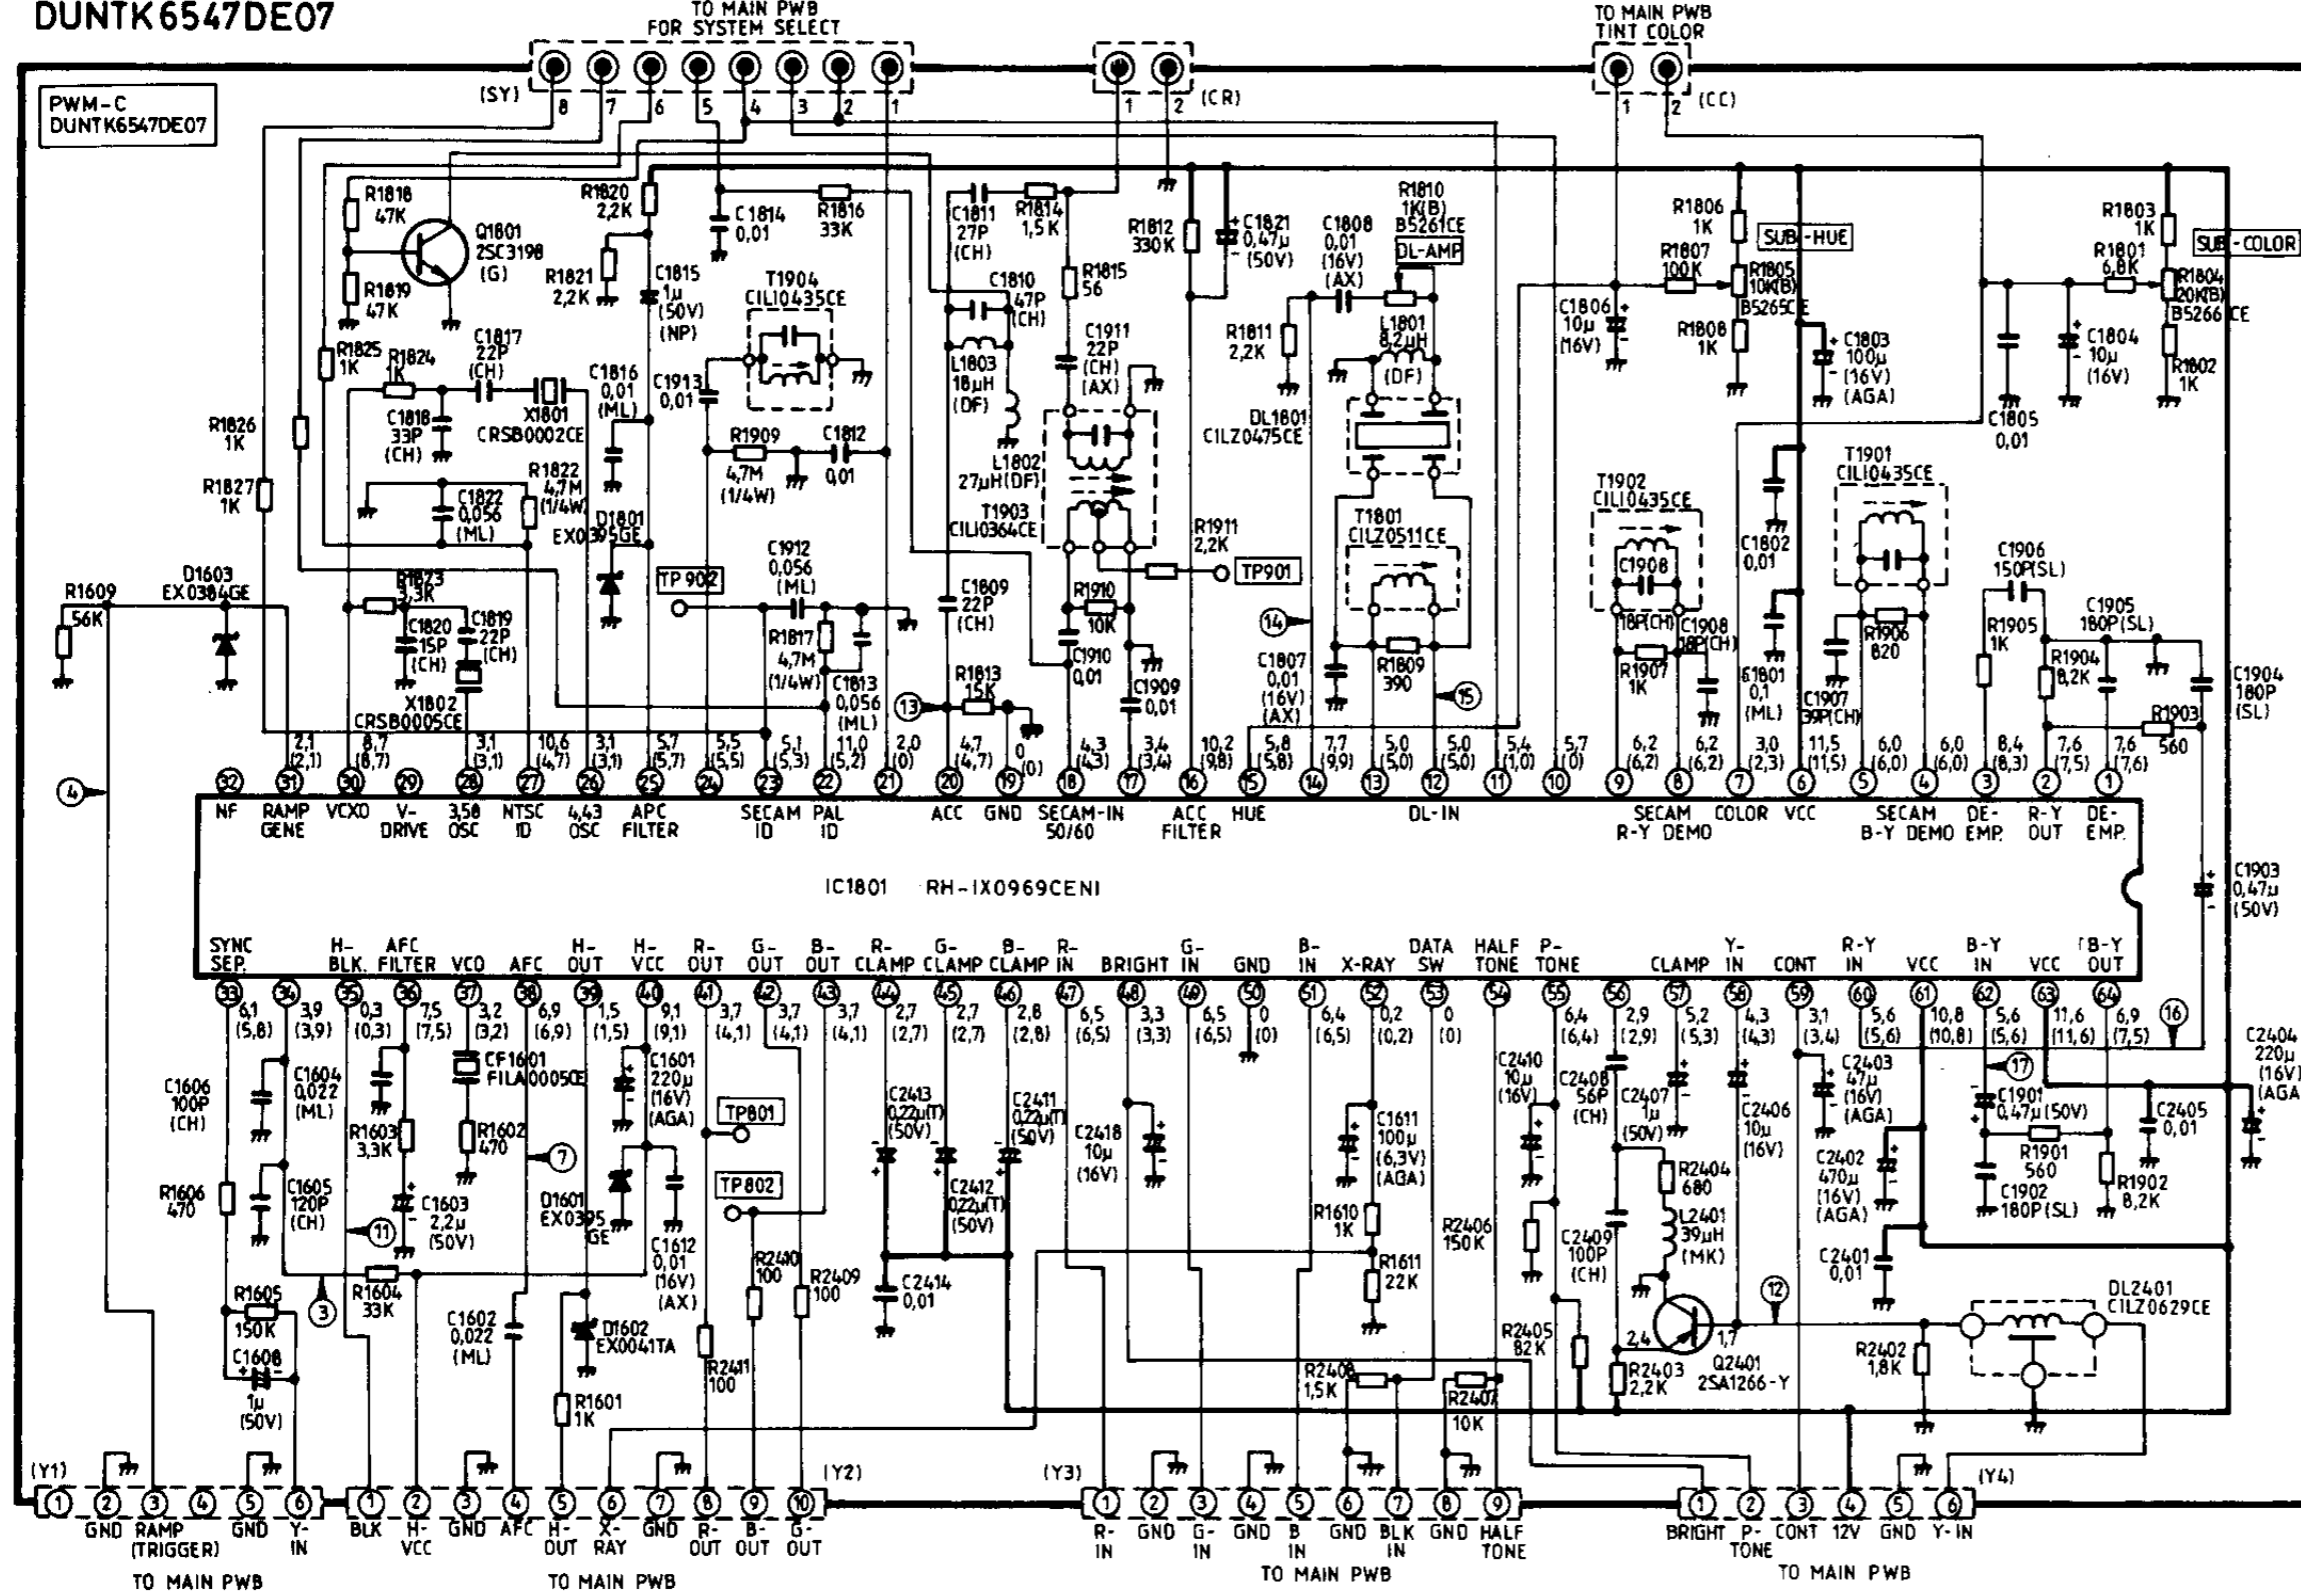

PWB - E
DUNTK6804DE03

PWM - B (AV UNIT)
DUNTK6551DE09

REMOTE CONTROL (RRMCG0750CESA)

SHARP
25N42-E3

PWB - A DUNTK6801DE03

PWB - D DUNTK6802DE04

FRONT OPERATION UNIT PWB - C

SKIP PRESET TUNE DOWN TUNE UP FINE UP FINE DOWN

SHARP
25N42-E3

WAVE FORMS

PWB - C
DUNTK6553DE05

PWM - A (IF PACK UNIT)
DUNTK6803DE03

PWM - C (VIDEO CHROMA JUNGLE UNIT)
DUNTK6547DE07

TUNER
VTUVTSS6S1///

(AB) L702 F015
PWB - B DUNTK6547