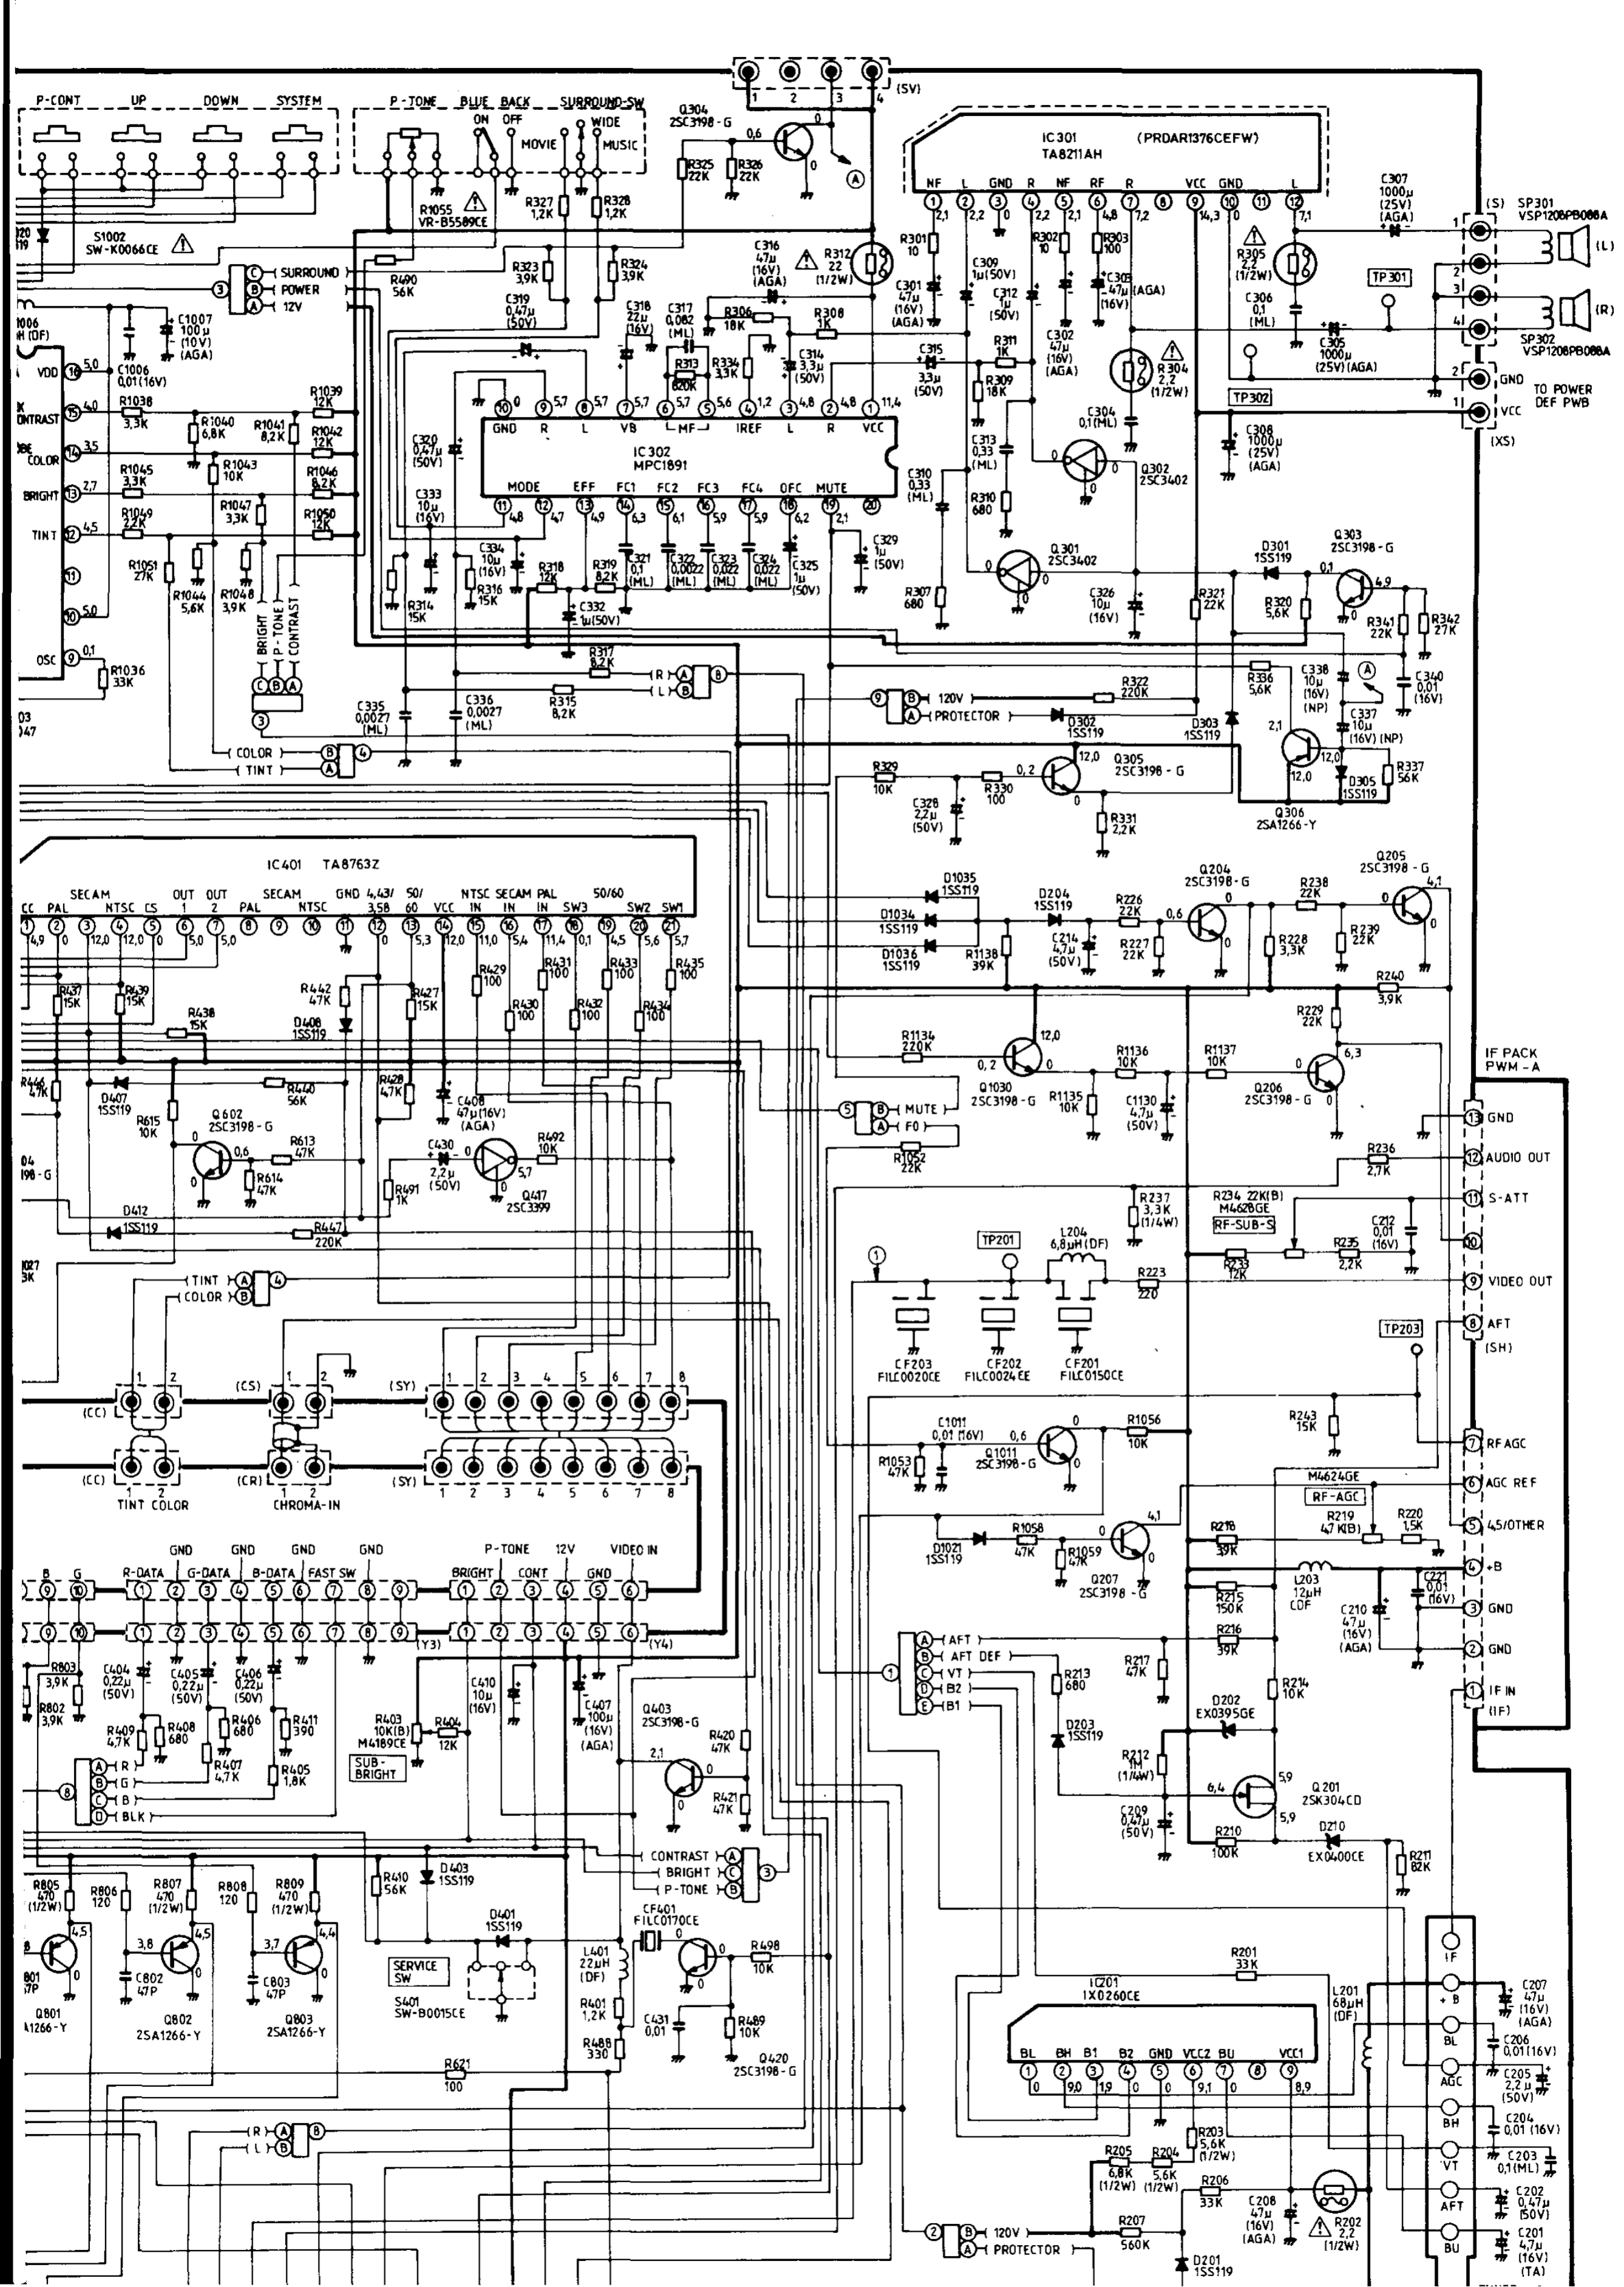

PWB - E
DUNTK6804DE03

PWM - B (AV UNIT)
DUNTK6551DE09

REMOTE CONTROL (RRMCG0750CESA)

SHARP
25N42-E3

PWB - A DUNTK6801DE03

PWB - D DUNTK6802DE04

FRONT OPERATION UNIT PWB - C

SKIP PRESET TUNE DOWN TUNE UP FINE UP FINE DOWN

SHARP
25N42-E3

WAVE FORMS

PWB - C
DUNTK6553DE05

PWM - A (IF PACK UNIT)
DUNTK6803DE03

PWM - C (VIDEO CHROMA JUNGLE UNIT)
DUNTK6547DE07

TUNER
VTUVTSS6S1///

(AB) L702 F015
PWB - B DUNTK6547