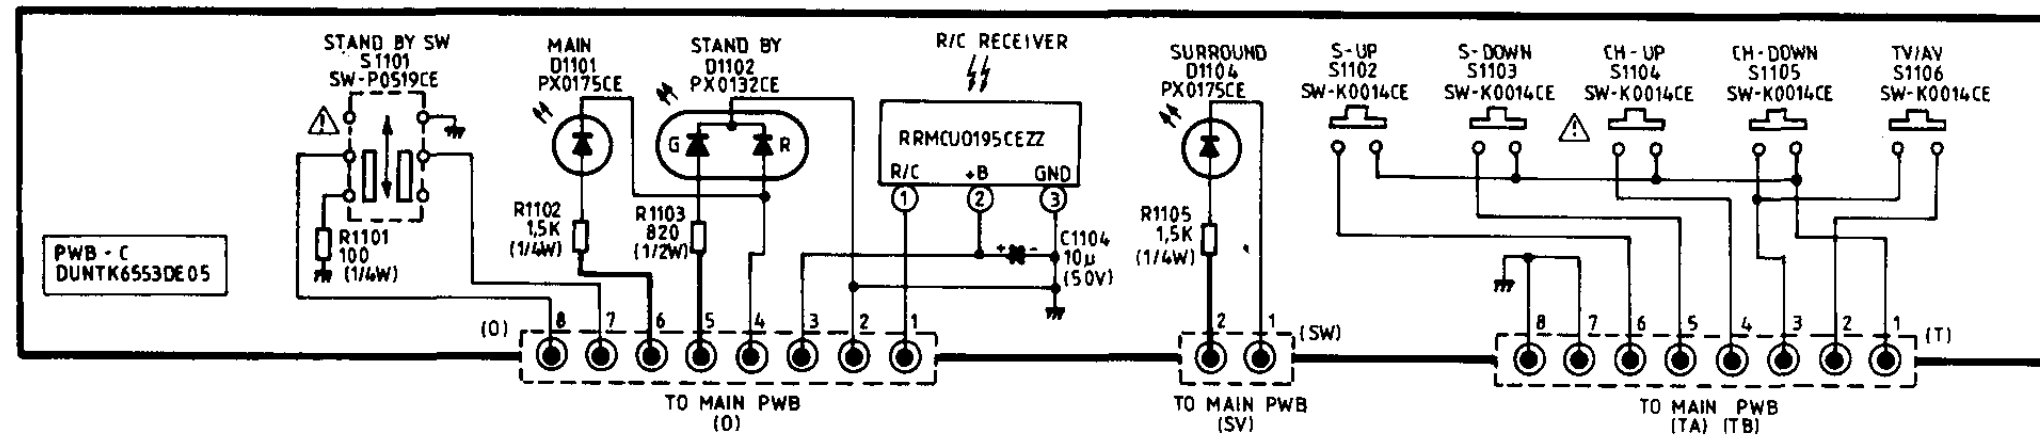

PWB - E
DUNTK6804DE03

PWM - B (AV UNIT)
DUNTK6551DE09

REMOTE CONTROL (RRMCG0750CESA)

SHARP
25N42-E3

PWB - A DUNTK6801DE03

PWB - D DUNTK6802DE04

FRONT OPERATION UNIT PWB - C

SKIP PRESET TUNE DOWN TUNE UP FINE UP FINE DOWN

SHARP
25N42-E3

WAVE FORMS

PWB - C
DUNTK6553DE05

PWM - A (IF PACK UNIT)
DUNTK6803DE03

PWM - C (VIDEO CHROMA JUNGLE UNIT)
DUNTK6547DE07

TUNER
VTUVTSS6S1///

(AB) L702 F015
PWB - B DUNTK6547