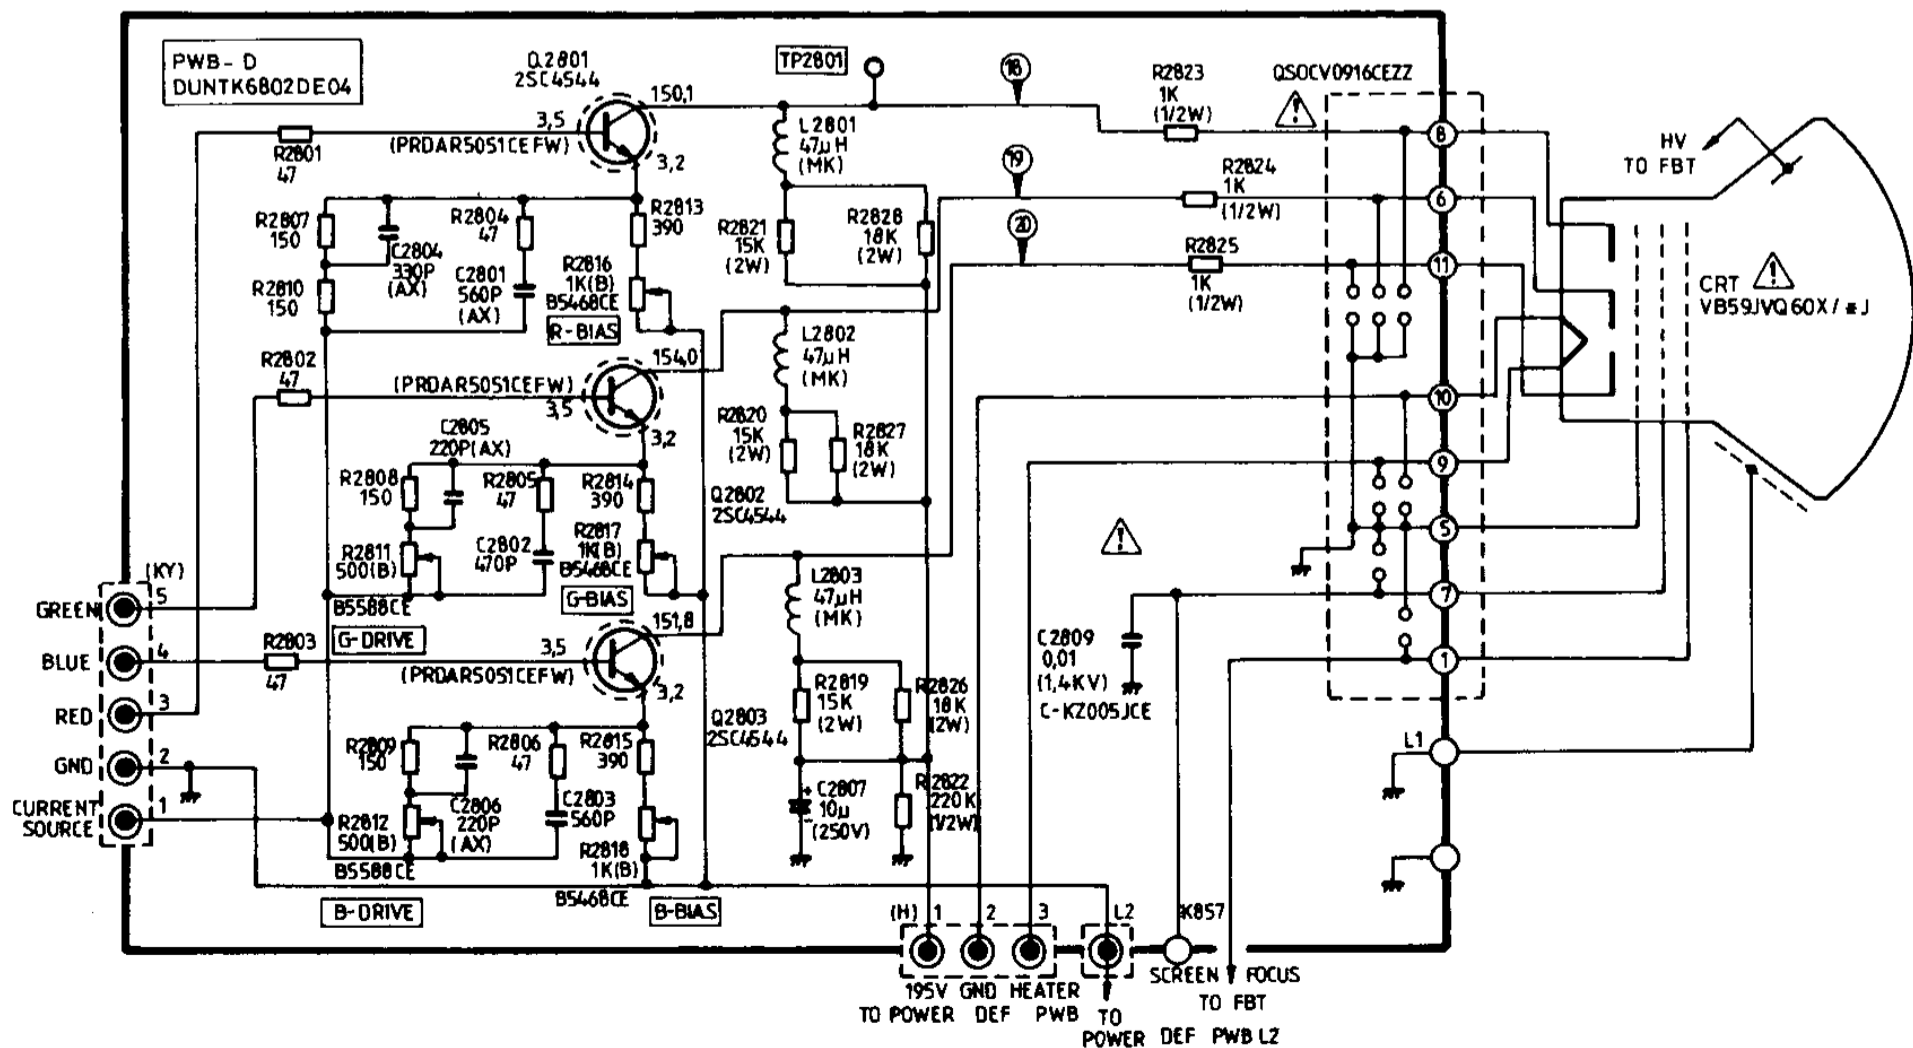

PWB - E
DUNTK6804DE03

PWM - B (AV UNIT)
DUNTK6551DE09

REMOTE CONTROL (RRMCG0750CESA)

SHARP
25N42-E3

PWB - A DUNTK6801DE03

PWB - D DUNTK6802DE04

FRONT OPERATION UNIT PWB - C

SKIP PRESET TUNE DOWN TUNE UP FINE UP FINE DOWN

SHARP
25N42-E3

WAVE FORMS

PWB - C
DUNTK6553DE05

PWM - A (IF PACK UNIT)
DUNTK6803DE03

PWM - C (VIDEO CHROMA JUNGLE UNIT)
DUNTK6547DE07

TUNER
VTUVTSS6S1///

(AB) L702 F015
PWB - B DUNTK6547