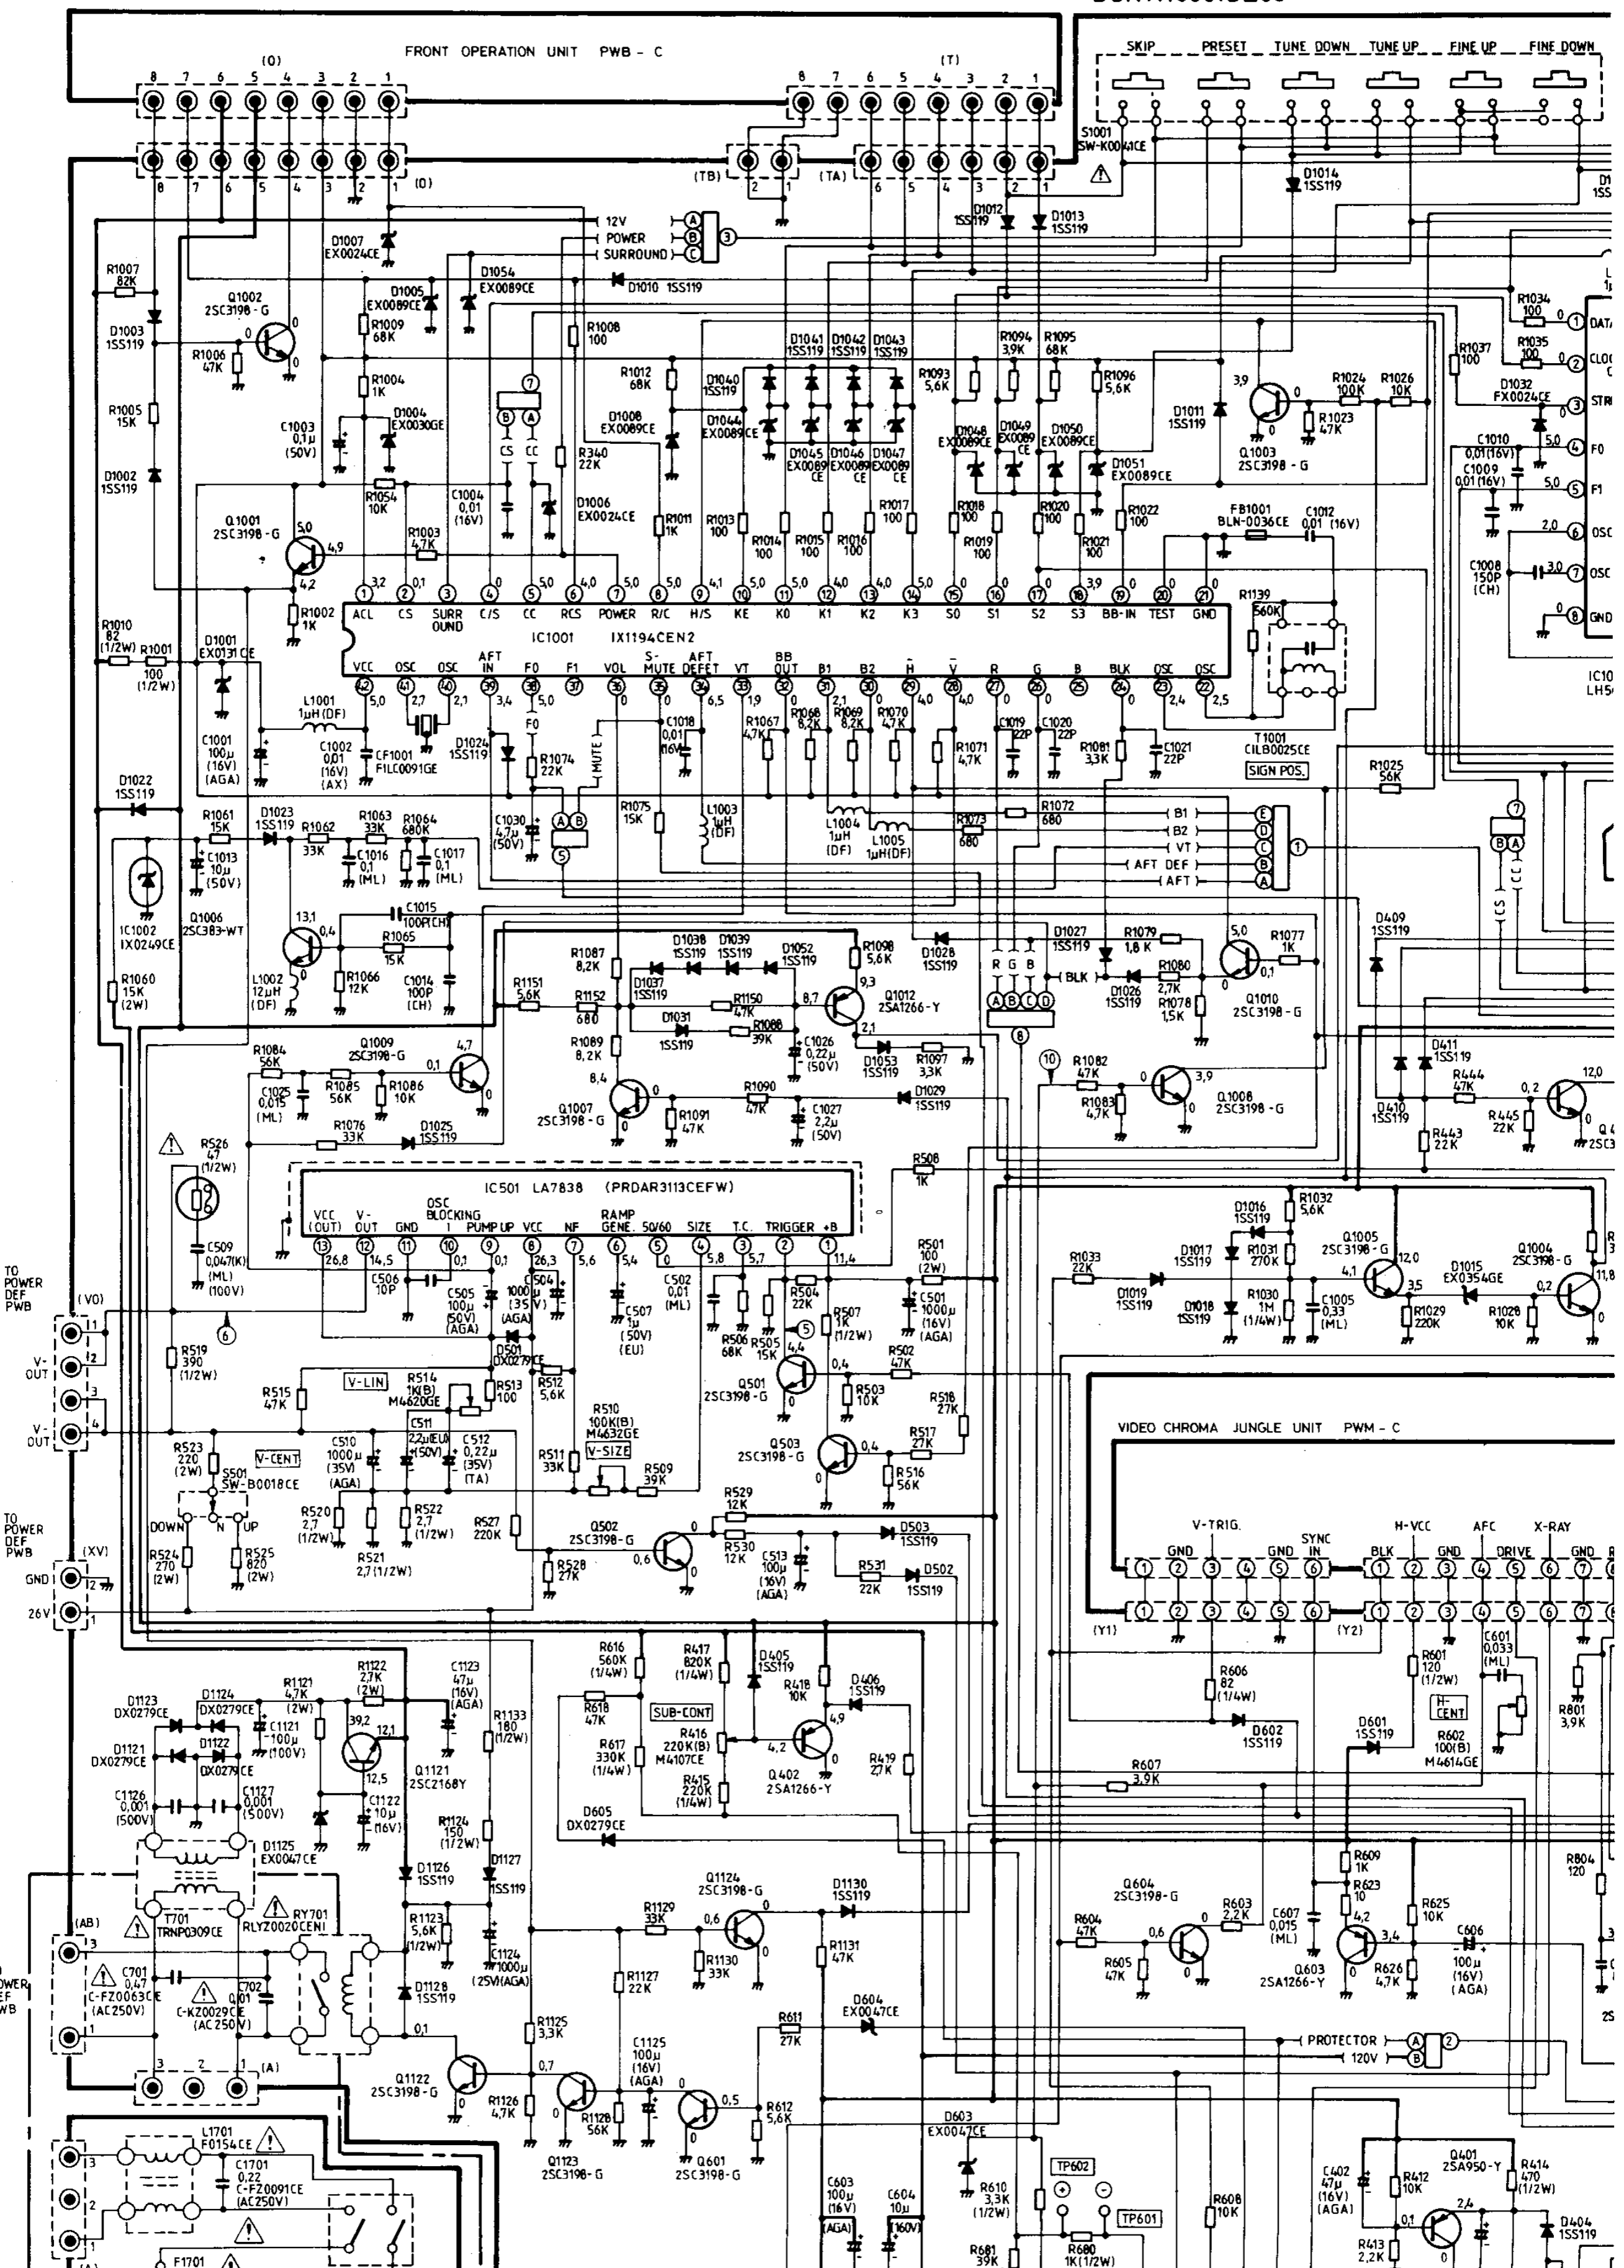

PWB - E
DUNTK6804DE03

PWM - B (AV UNIT)
DUNTK6551DE09

REMOTE CONTROL (RRMCG0750CESA)

SHARP
25N42-E3

PWB - A DUNTK6801DE03

PWB - D DUNTK6802DE04

FRONT OPERATION UNIT PWB - C

SKIP PRESET TUNE DOWN TUNE UP FINE UP FINE DOWN

SHARP
25N42-E3

WAVE FORMS

PWB - C
DUNTK6553DE05

PWM - A (IF PACK UNIT)
DUNTK6803DE03

PWM - C (VIDEO CHROMA JUNGLE UNIT)
DUNTK6547DE07

TUNER
VTUVTSS6S1///

(AB) L702 F015
PWB - B DUNTK6547