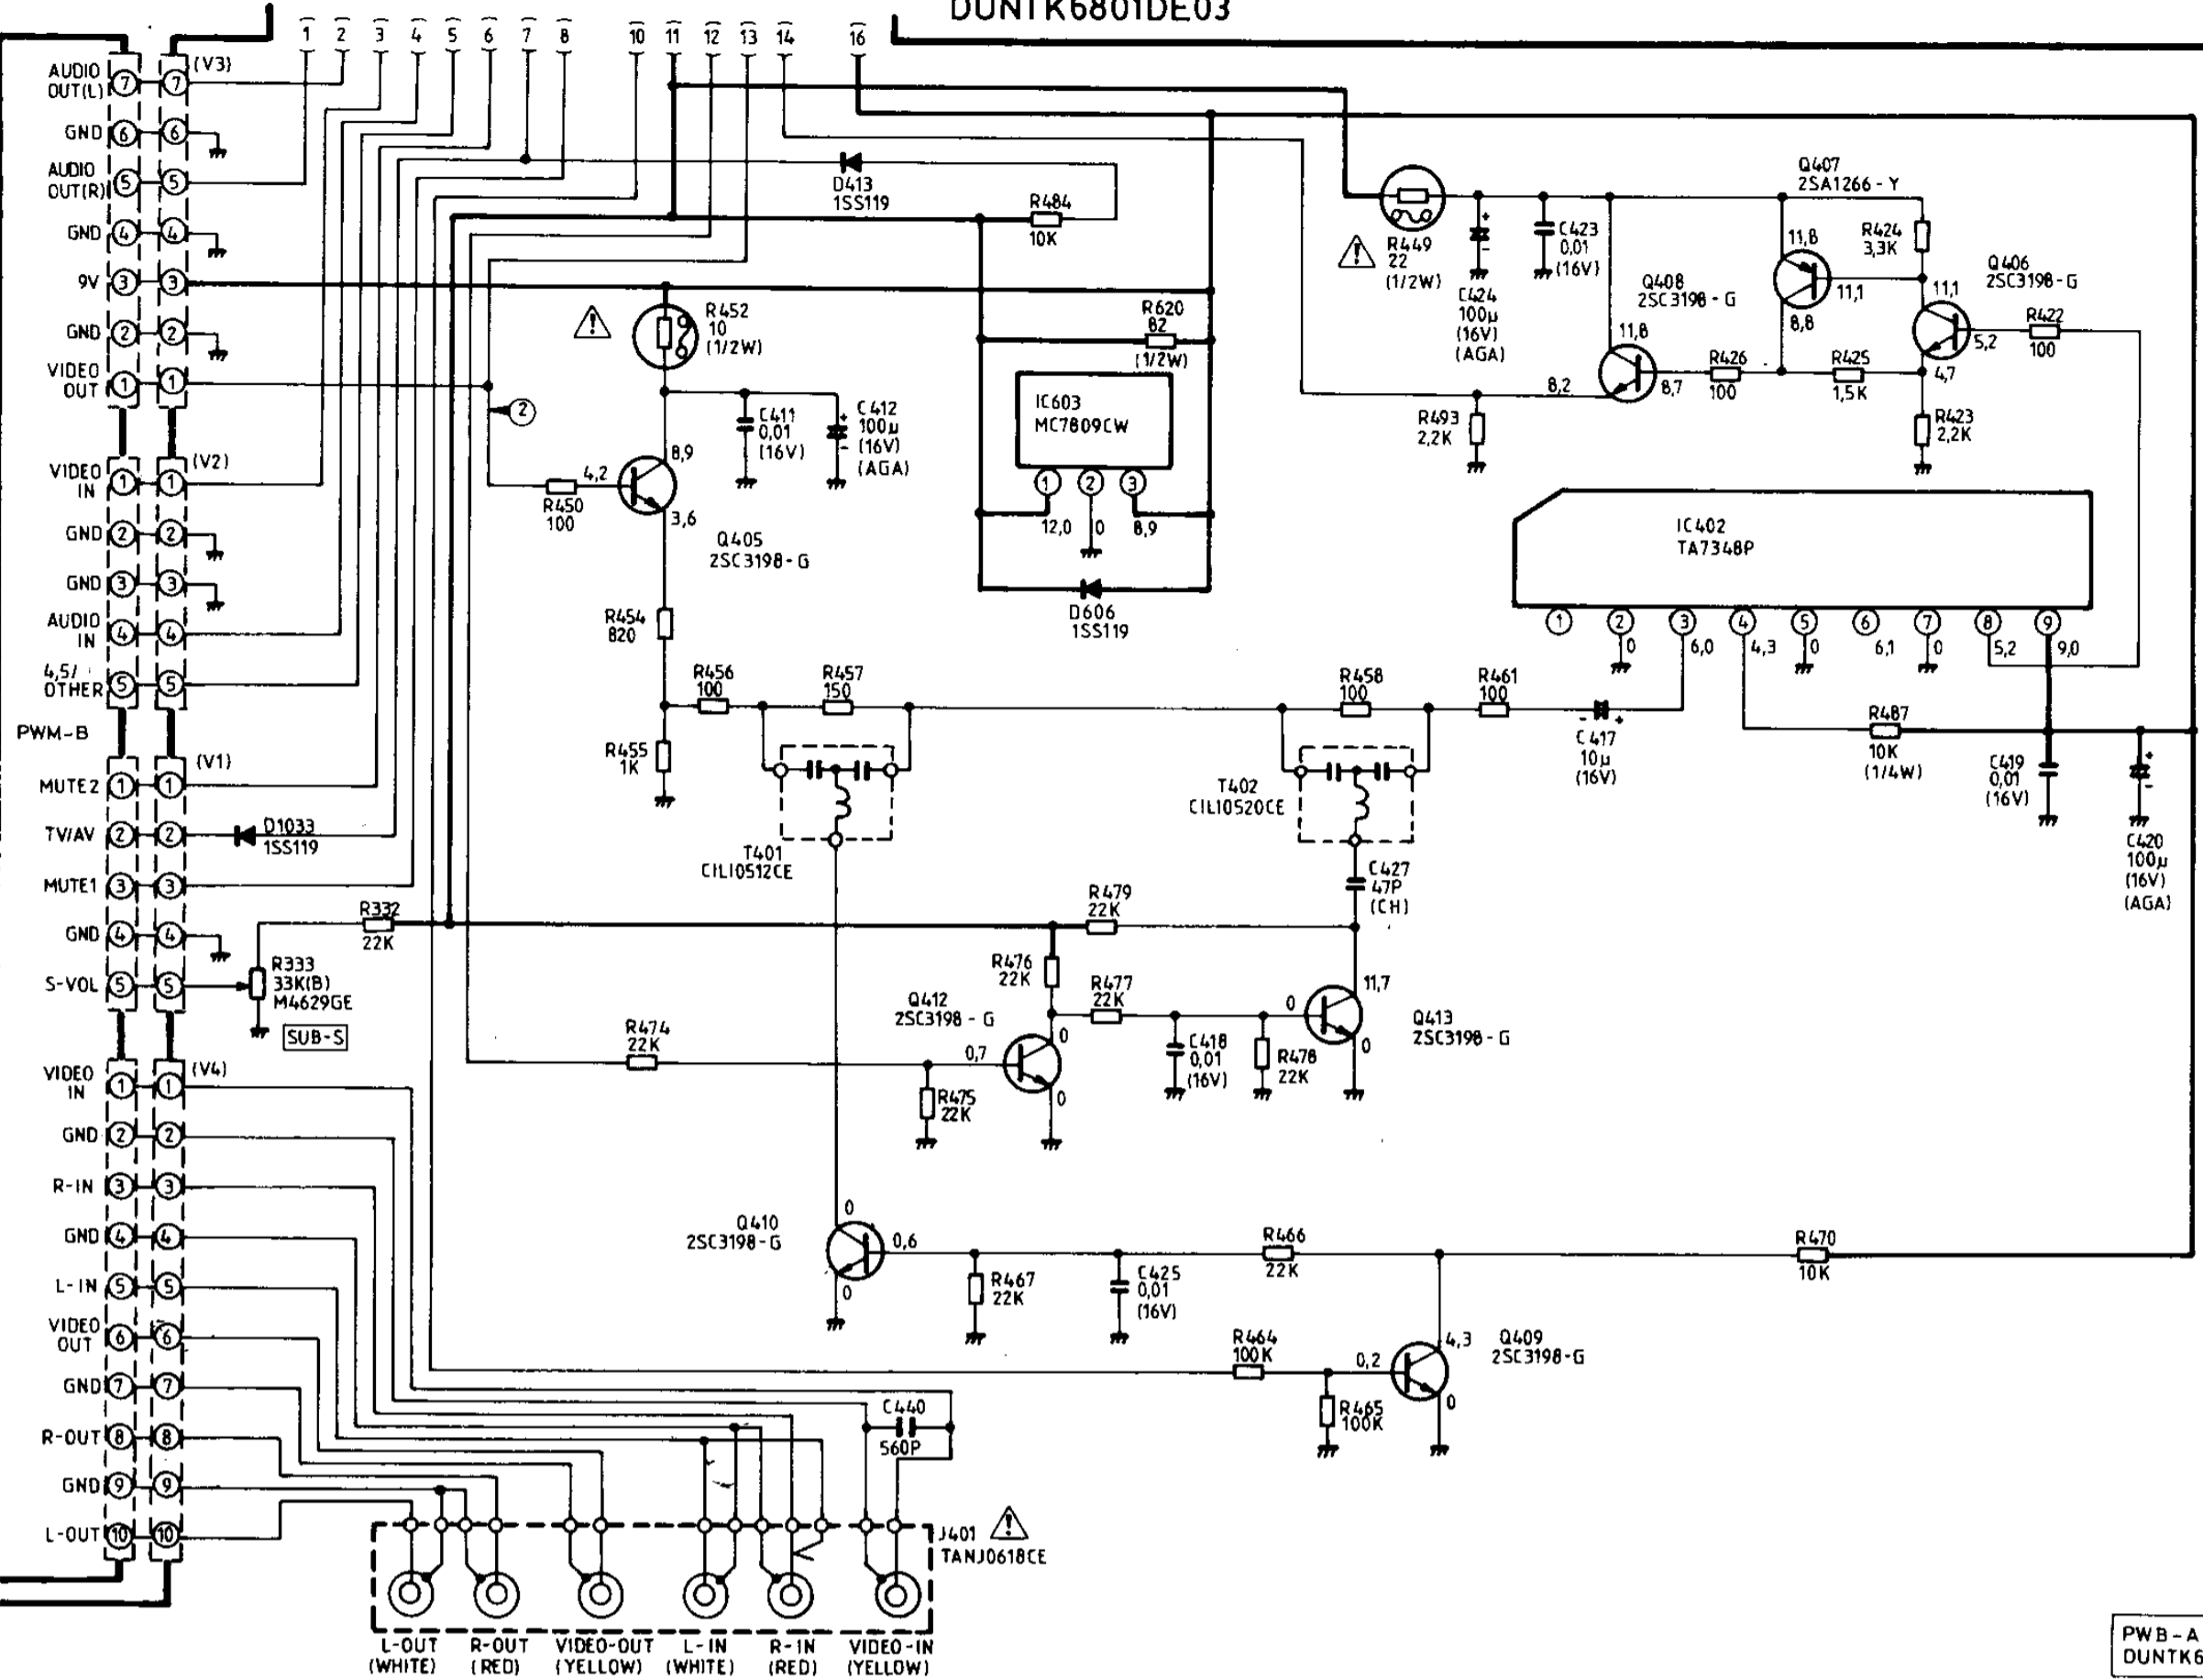

PWB - E
DUNTK6804DE03

PWM - B (AV UNIT)
DUNTK6551DE09

REMOTE CONTROL (RRMCG0750CESA)

SHARP
25N42-E3

PWB - A DUNTK6801DE03

PWB - D DUNTK6802DE04

FRONT OPERATION UNIT PWB - C

SKIP PRESET TUNE DOWN TUNE UP FINE UP FINE DOWN

SHARP
25N42-E3

WAVE FORMS

PWB - C
DUNTK6553DE05

PWM - A (IF PACK UNIT)
DUNTK6803DE03

PWM - C (VIDEO CHROMA JUNGLE UNIT)
DUNTK6547DE07

TUNER
VTUVTSS6S1///

(AB) L702 F015
PWB - B DUNTK6547