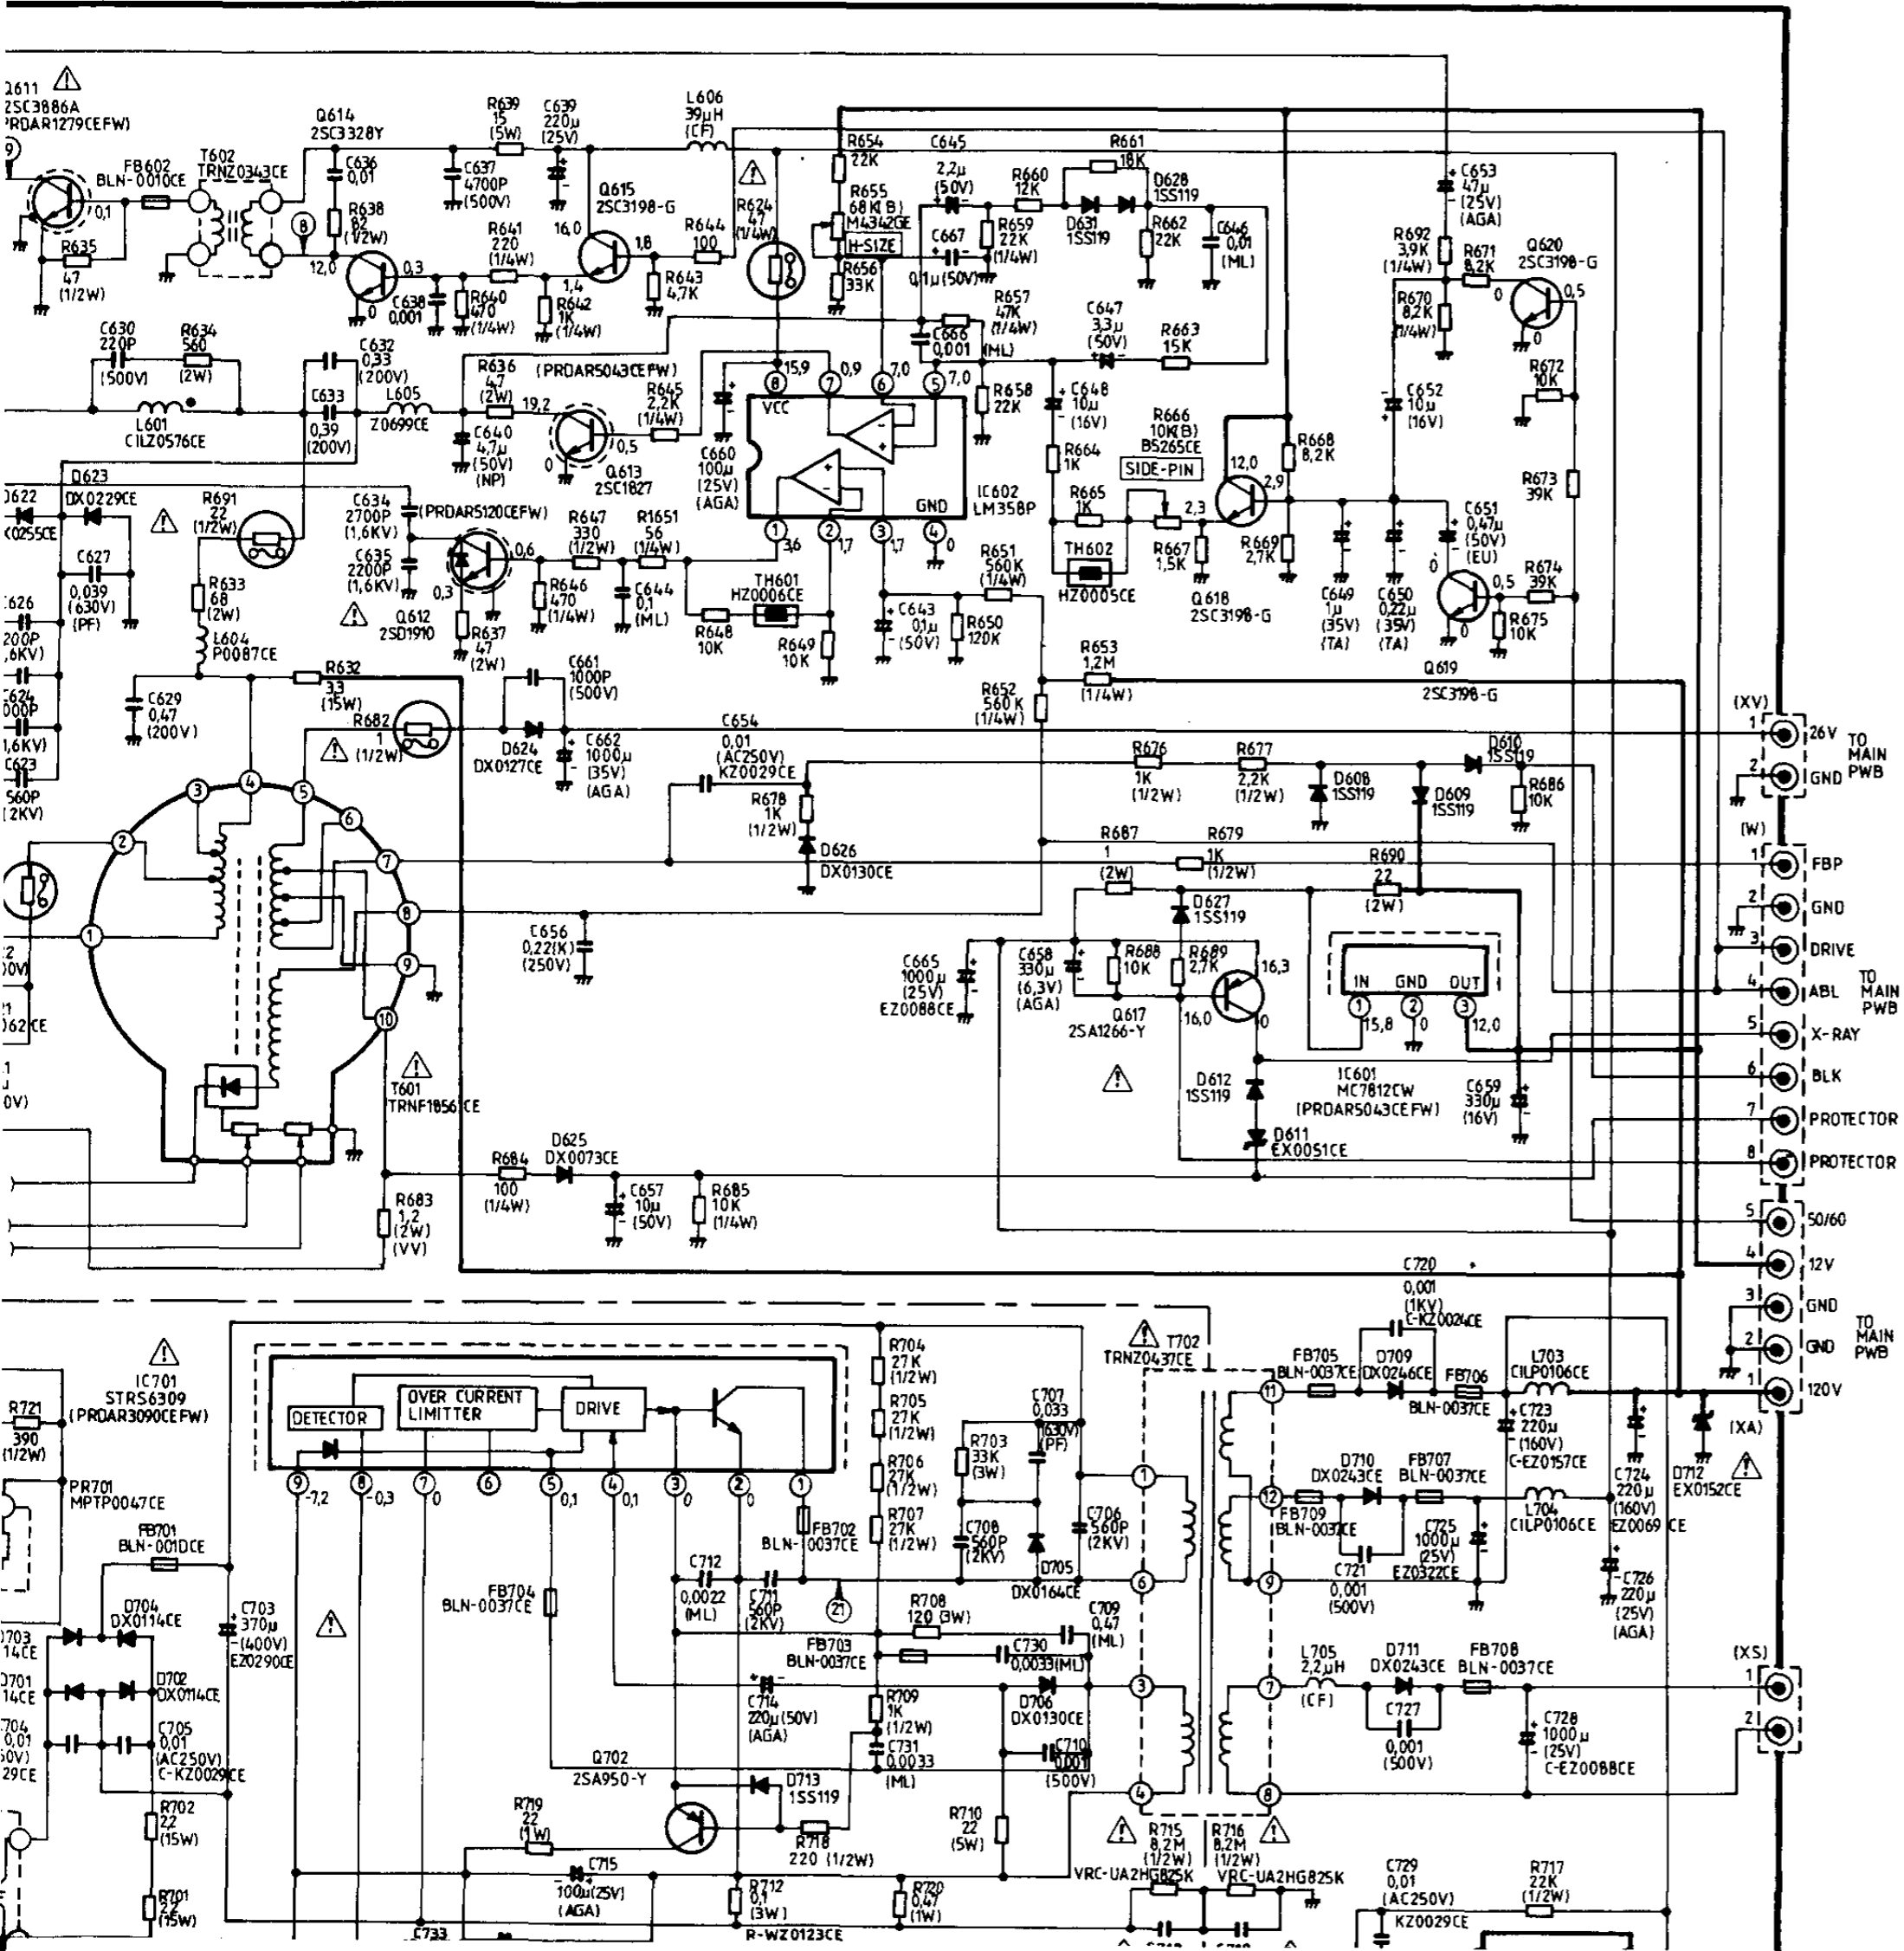

PWB - E
DUNTK6804DE03

PWM - B (AV UNIT)
DUNTK6551DE09

REMOTE CONTROL (RRMCG0750CESA)

SHARP
25N42-E3

PWB - A DUNTK6801DE03

PWB - D DUNTK6802DE04

FRONT OPERATION UNIT PWB - C

SKIP PRESET TUNE DOWN TUNE UP FINE UP FINE DOWN

SHARP
25N42-E3

WAVE FORMS

PWB - C
DUNTK6553DE05

PWM - A (IF PACK UNIT)
DUNTK6803DE03

PWM - C (VIDEO CHROMA JUNGLE UNIT)
DUNTK6547DE07

TUNER
VTUVTSS6S1///

(AB) L702 F015
PWB - B DUNTK6547