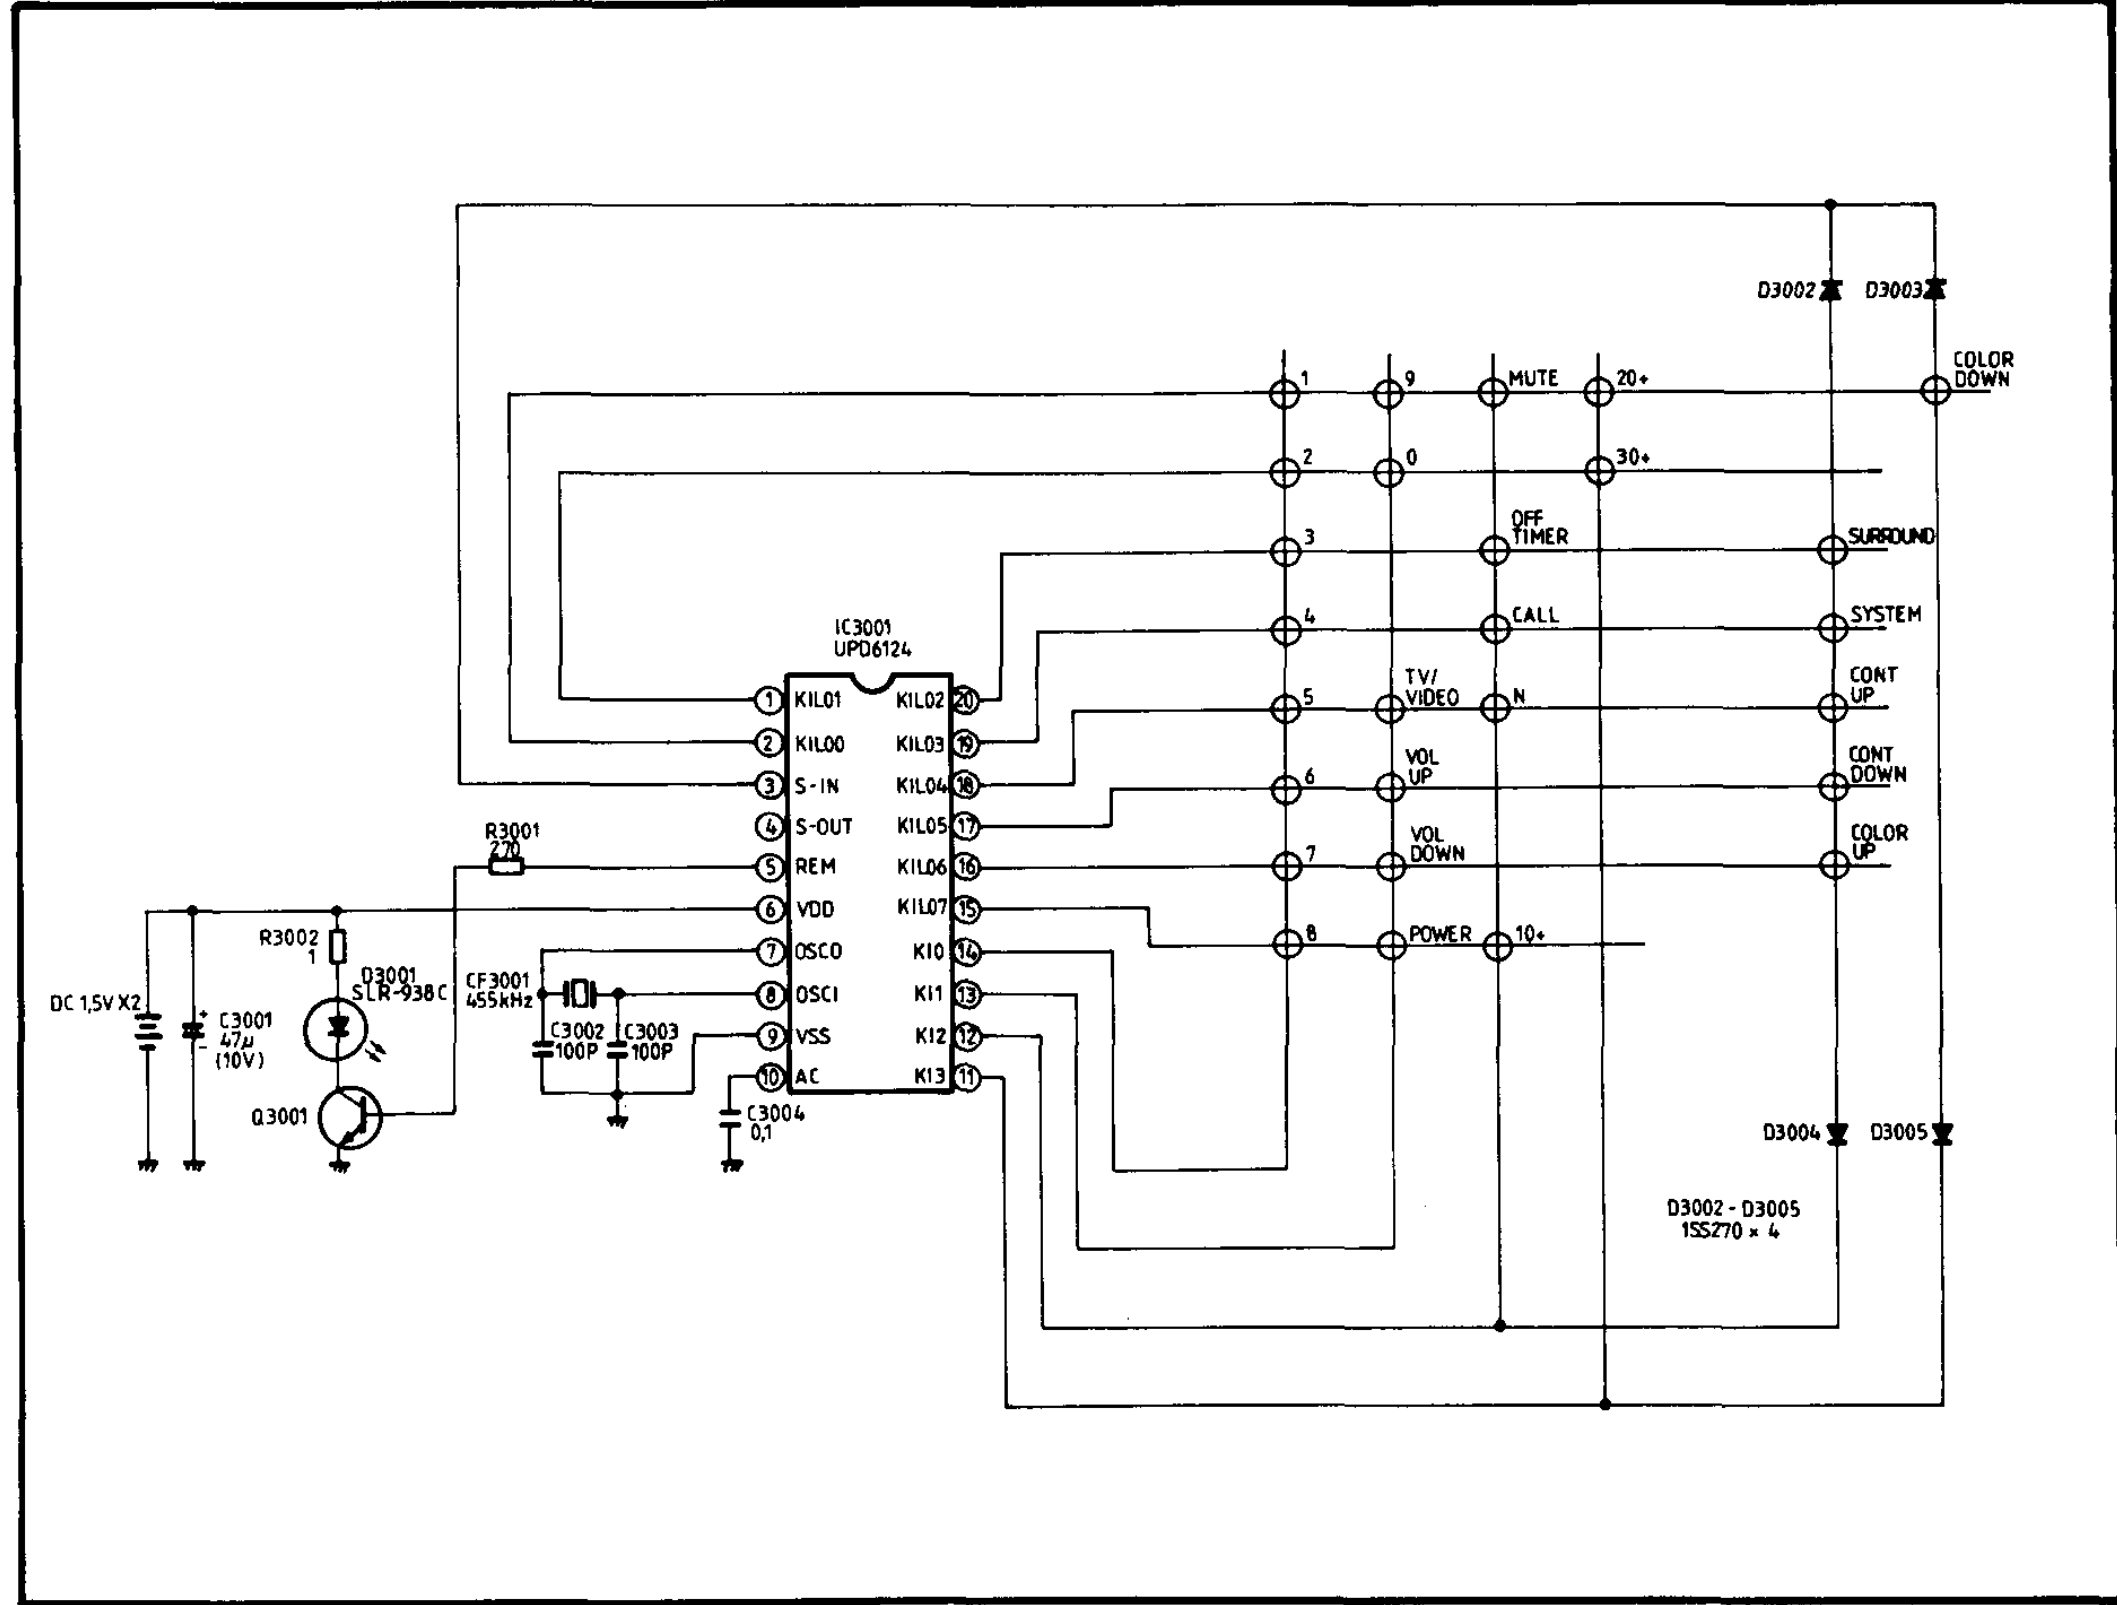

PWB - E
DUNTK6804DE03

PWM - B (AV UNIT)
DUNTK6551DE09

REMOTE CONTROL (RRMCG0750CESA)

SHARP
25N42-E3

PWB - A DUNTK6801DE03

PWB - D DUNTK6802DE04

FRONT OPERATION UNIT PWB - C

SKIP PRESET TUNE DOWN TUNE UP FINE UP FINE DOWN

SHARP
25N42-E3

WAVE FORMS

PWB - C
DUNTK6553DE05

PWM - A (IF PACK UNIT)
DUNTK6803DE03

PWM - C (VIDEO CHROMA JUNGLE UNIT)
DUNTK6547DE07

TUNER
VTUVTSS6S1///

(AB) L702 F015
PWB - B DUNTK6547