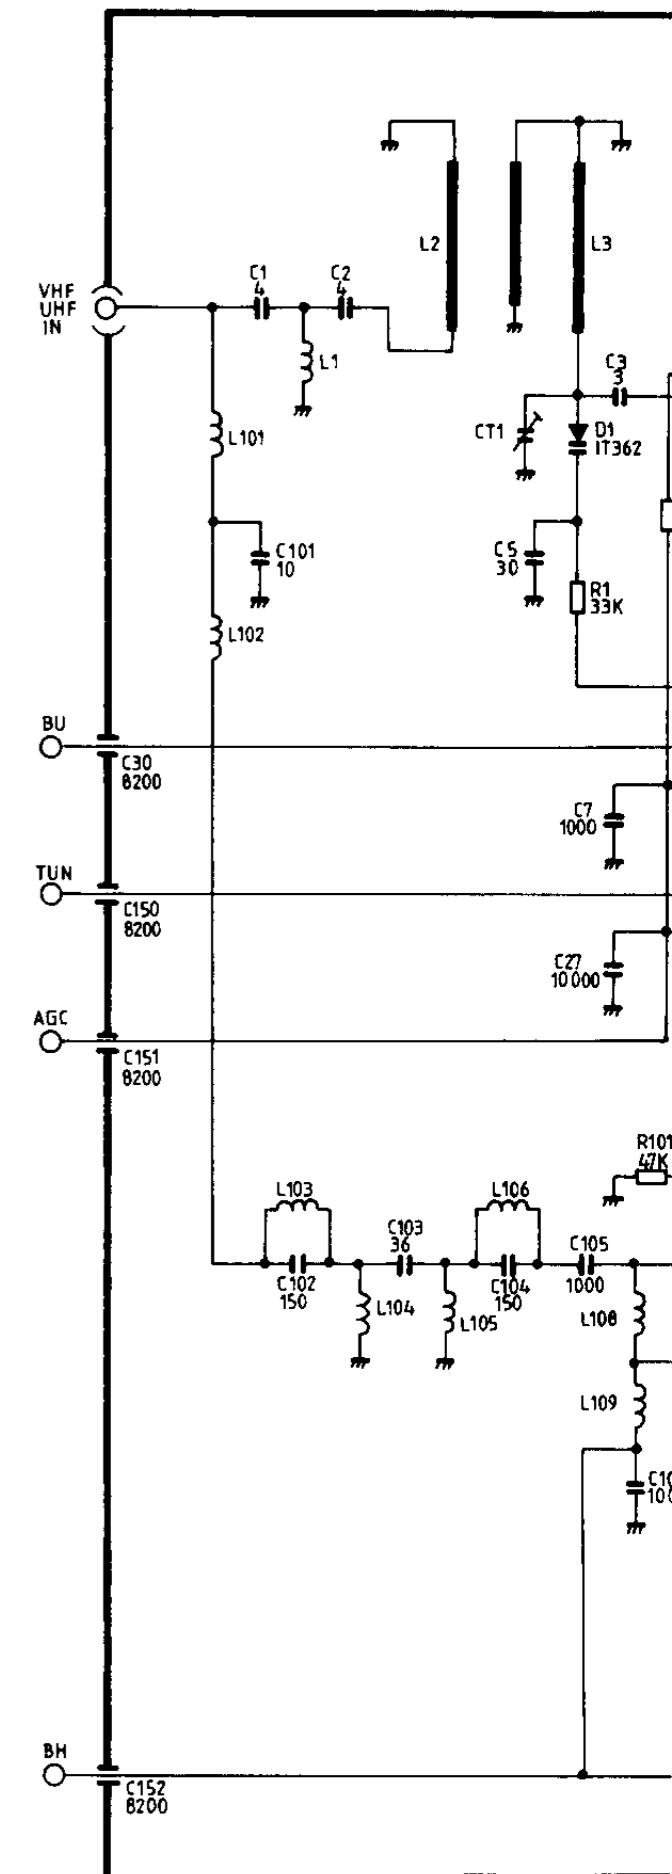

PWB - E
DUNTK6804DE03

PWM - B (AV UNIT)
DUNTK6551DE09

REMOTE CONTROL (RRMCG0750CESA)

SHARP
25N42-E3

PWB - A DUNTK6801DE03

PWB - D DUNTK6802DE04

FRONT OPERATION UNIT PWB - C

SKIP PRESET TUNE DOWN TUNE UP FINE UP FINE DOWN

SHARP
25N42-E3

WAVE FORMS

PWB - C
DUNTK6553DE05

PWM - A (IF PACK UNIT)
DUNTK6803DE03

PWM - C (VIDEO CHROMA JUNGLE UNIT)
DUNTK6547DE07

TUNER
VTUVTSS6S1///

(AB) L702 F015
PWB - B DUNTK6547