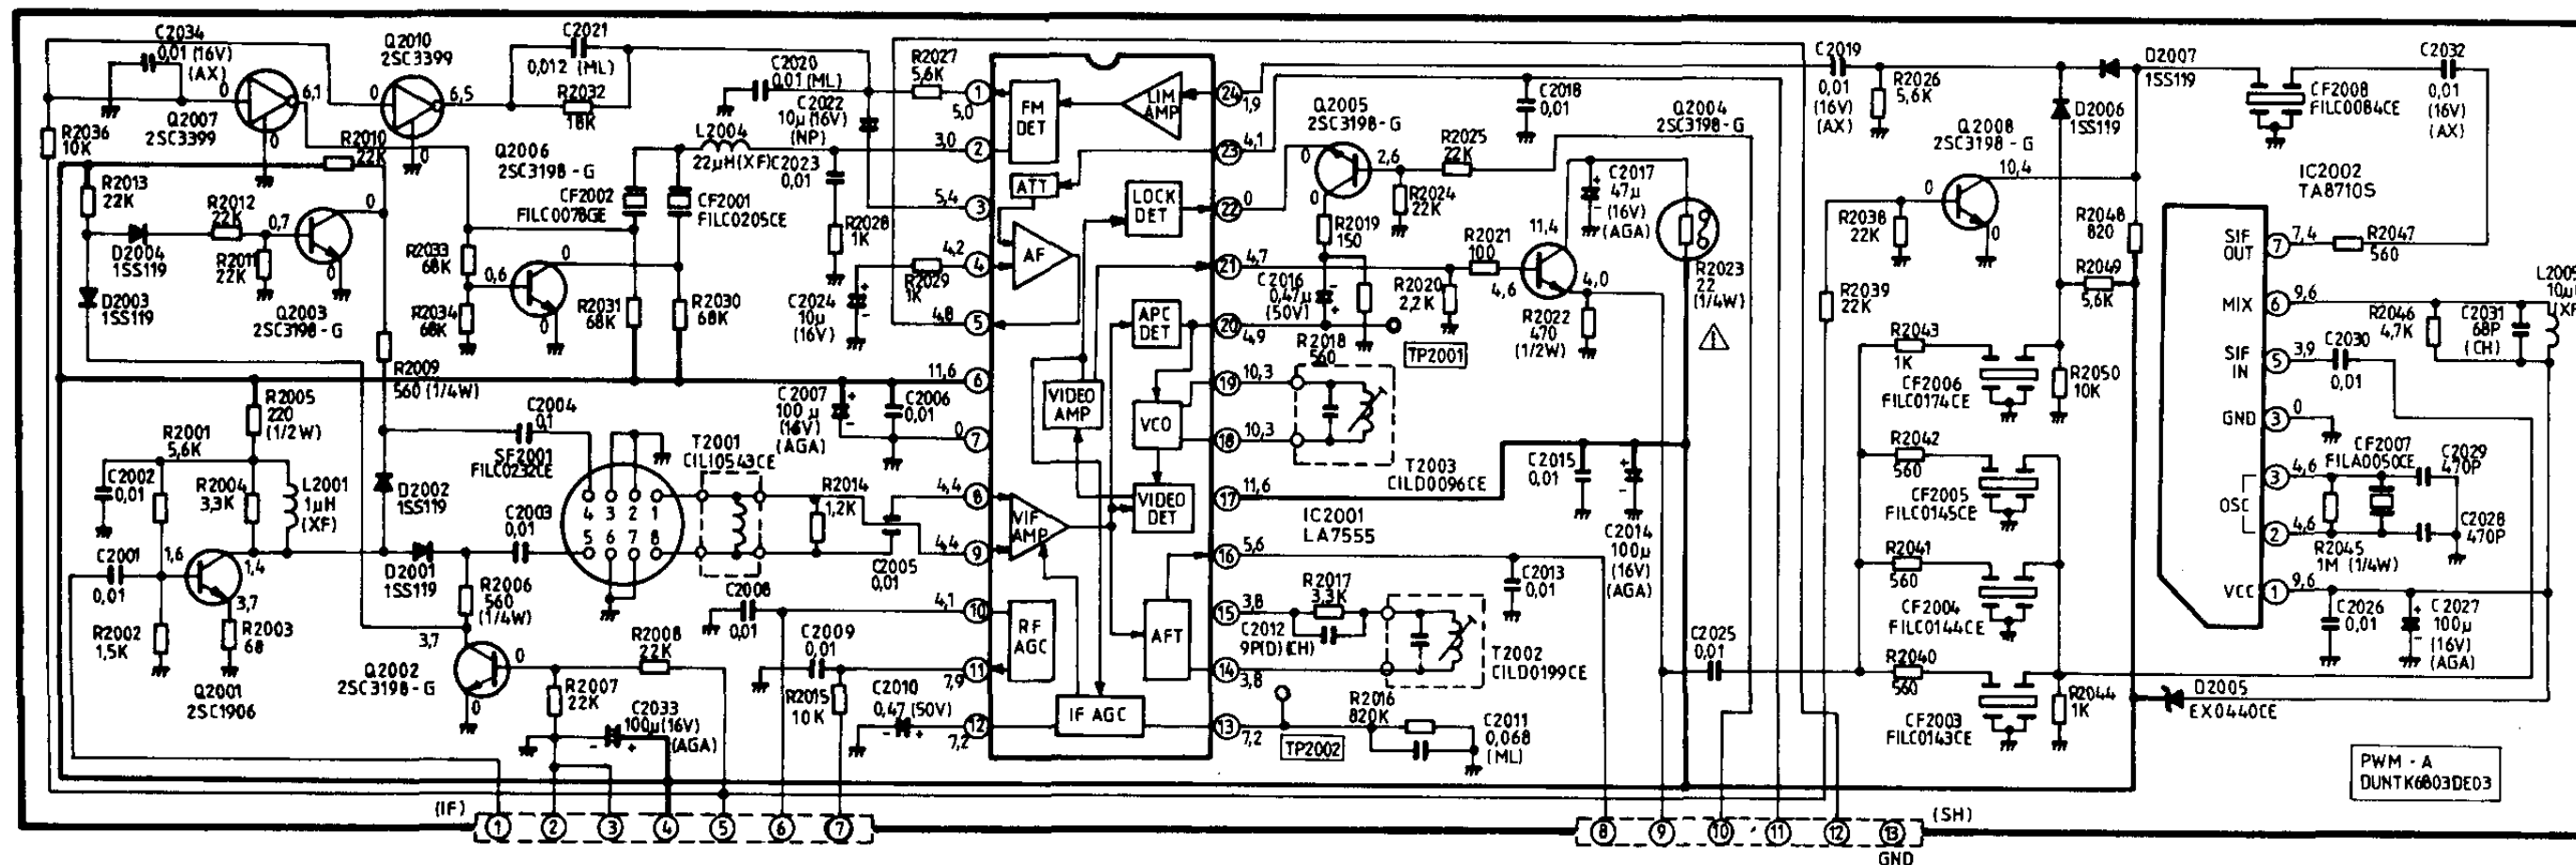

PWB - E
DUNTK6804DE03

PWM - B (AV UNIT)
DUNTK6551DE09

REMOTE CONTROL (RRMCG0750CESA)

SHARP
25N42-E3

PWB - A DUNTK6801DE03

PWB - D DUNTK6802DE04

FRONT OPERATION UNIT PWB - C

SKIP PRESET TUNE DOWN TUNE UP FINE UP FINE DOWN

SHARP
25N42-E3

WAVE FORMS

PWB - C
DUNTK6553DE05

PWM - A (IF PACK UNIT)
DUNTK6803DE03

PWM - C (VIDEO CHROMA JUNGLE UNIT)
DUNTK6547DE07

TUNER
VTUVTSS6S1///

(AB) L702 F015
PWB - B DUNTK6547