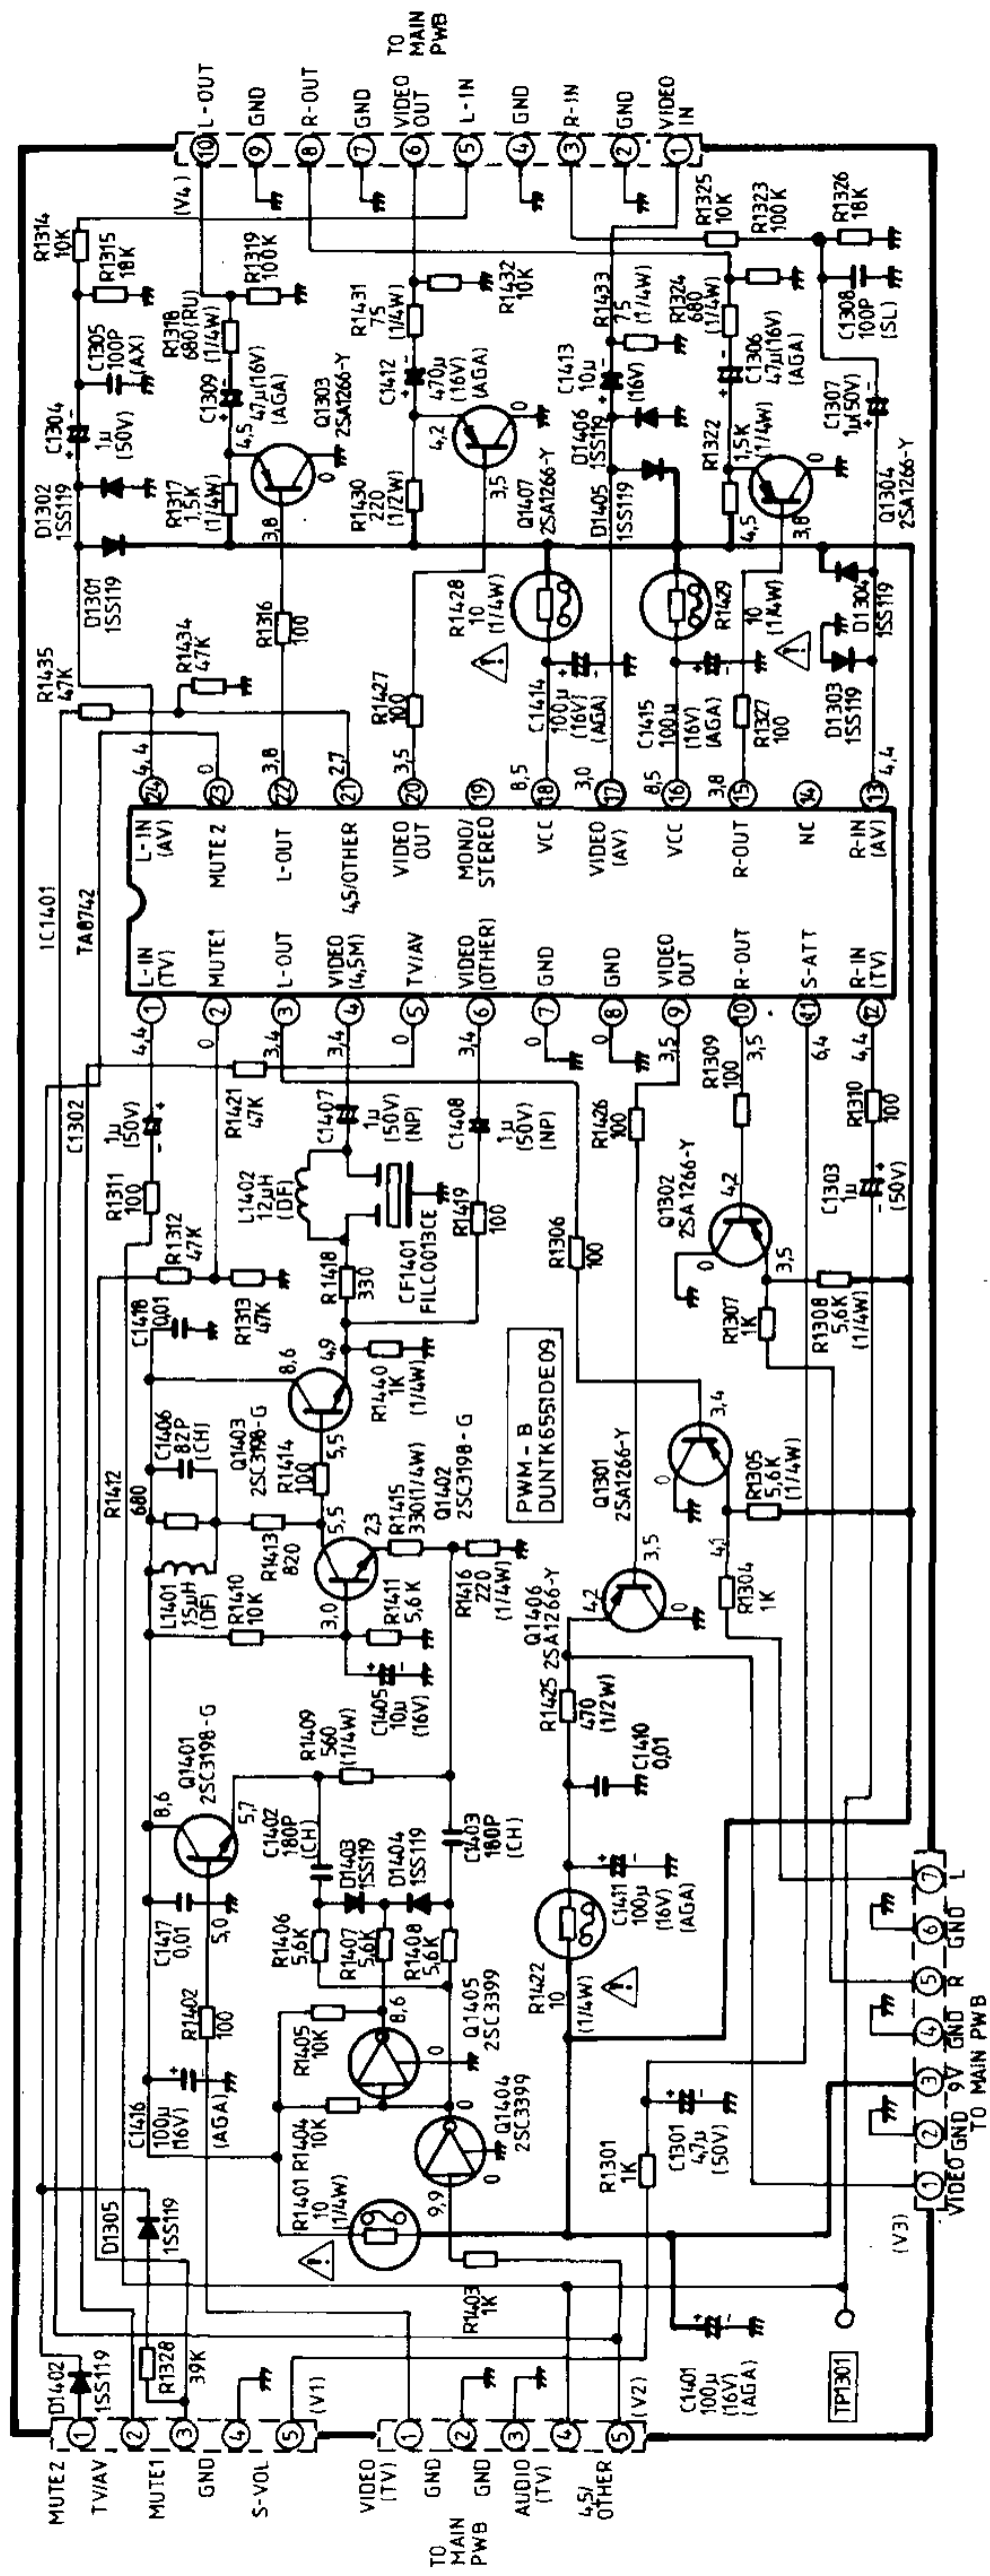

PWB - E
DUNTK6804DE03

PWM - B (AV UNIT)
DUNTK6551DE09

REMOTE CONTROL (RRMCG0750CESA)

SHARP
25N42-E3

PWB - A DUNTK6801DE03

PWB - D DUNTK6802DE04

FRONT OPERATION UNIT PWB - C

SKIP PRESET TUNE DOWN TUNE UP FINE UP FINE DOWN

SHARP
25N42-E3

WAVE FORMS

PWB - C
DUNTK6553DE05

PWM - A (IF PACK UNIT)
DUNTK6803DE03

PWM - C (VIDEO CHROMA JUNGLE UNIT)
DUNTK6547DE07

TUNER
VTUVTSS6S1///

(AB) L702 F015
PWB - B DUNTK6547