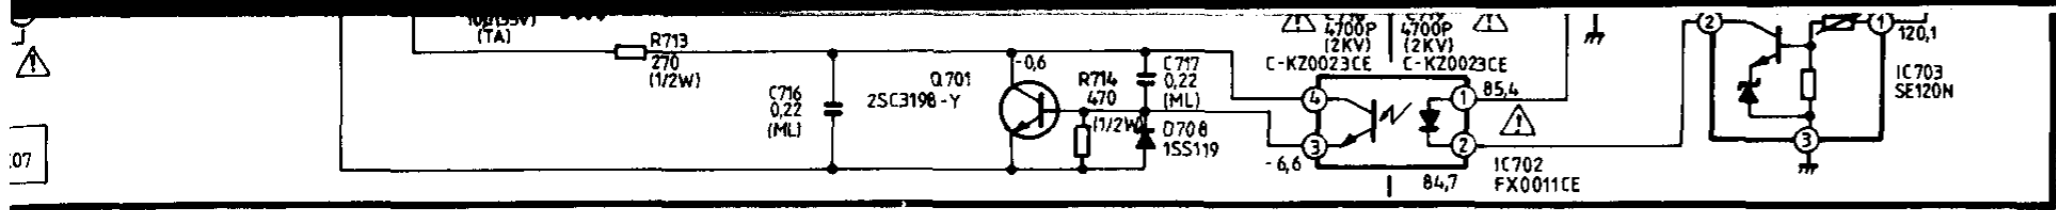

PWB - E
DUNTK6804DE03

PWM - B (AV UNIT)
DUNTK6551DE09

REMOTE CONTROL (RRMCG0750CESA)

SHARP
25N42-E3

PWB - A DUNTK6801DE03

PWB - D DUNTK6802DE04

FRONT OPERATION UNIT PWB - C

SKIP PRESET TUNE DOWN TUNE UP FINE UP FINE DOWN