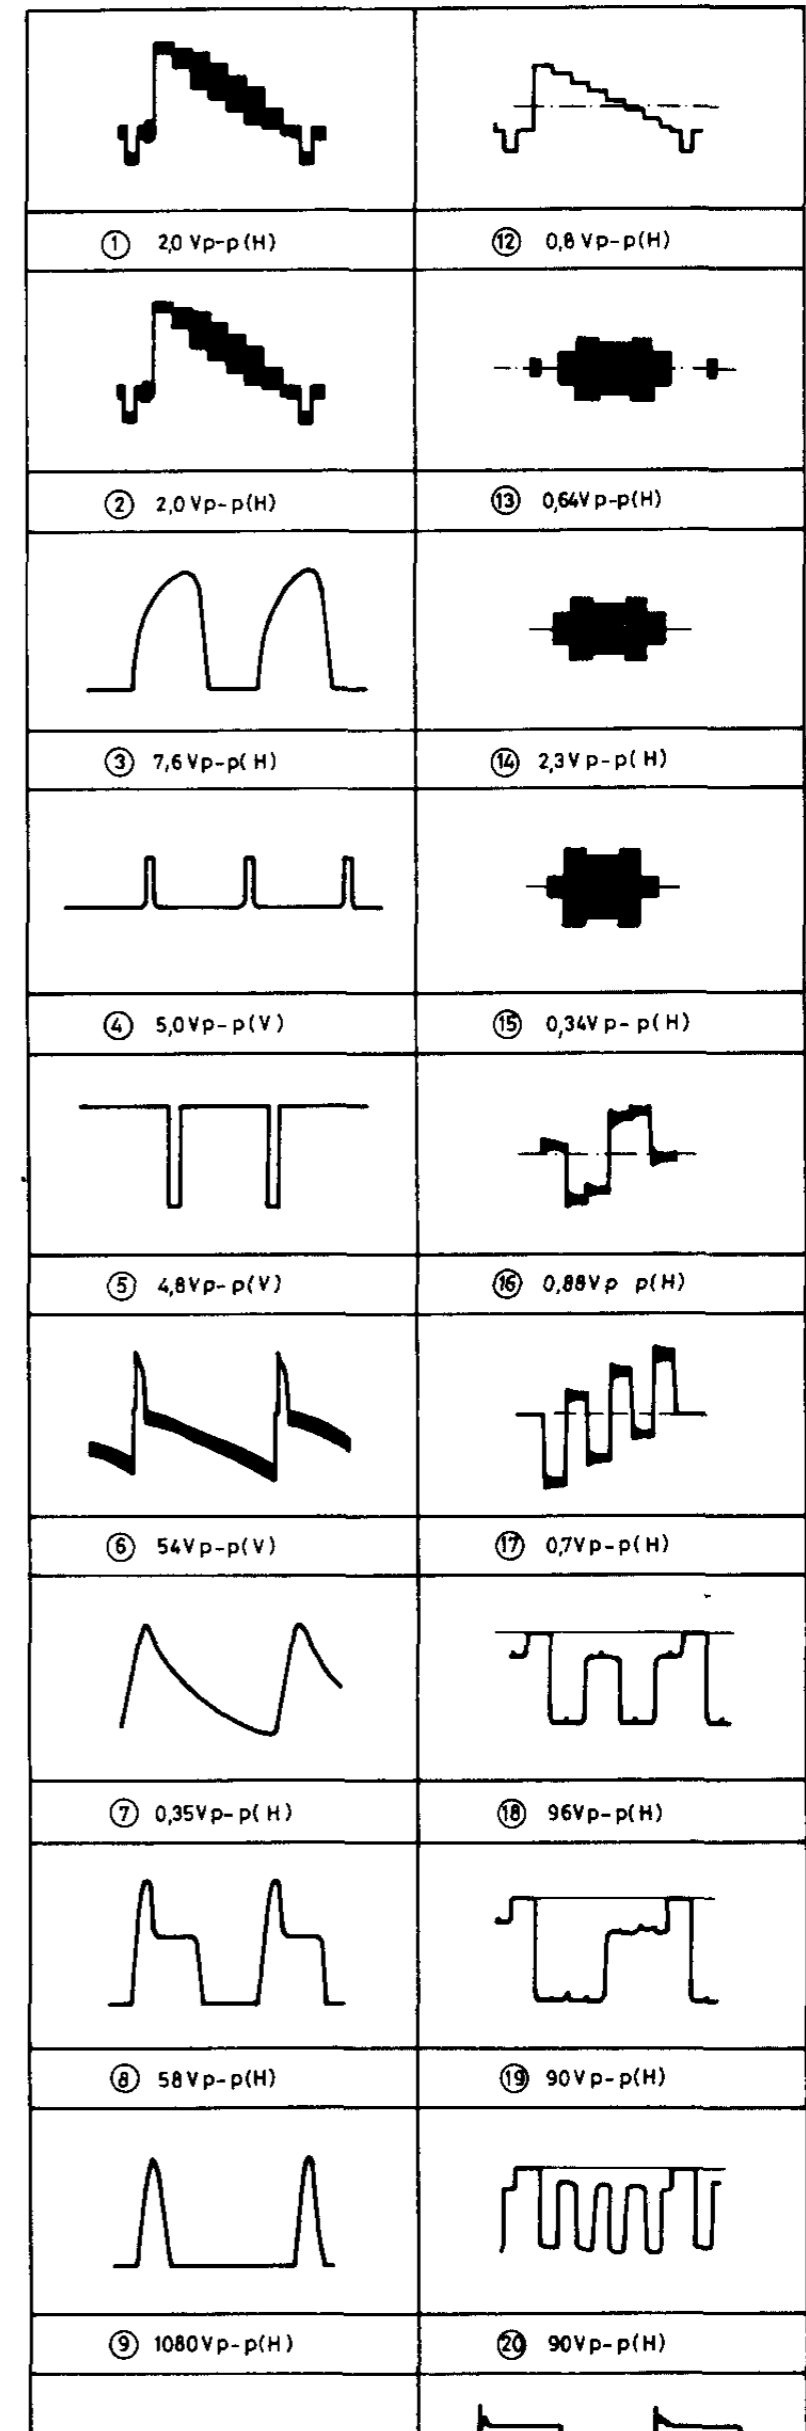

PWB - E
DUNTK6804DE03

PWM - B (AV UNIT)
DUNTK6551DE09

REMOTE CONTROL (RRMCG0750CESA)

SHARP
25N42-E3

PWB - A DUNTK6801DE03

PWB - D DUNTK6802DE04

FRONT OPERATION UNIT PWB - C

SKIP PRESET TUNE DOWN TUNE UP FINE UP FINE DOWN

SHARP
25N42-E3

WAVE FORMS

PWB - C
DUNTK6553DE05

PWM - A (IF PACK UNIT)
DUNTK6803DE03

PWM - C (VIDEO CHROMA JUNGLE UNIT)
DUNTK6547DE07

TUNER
VTUVTSS6S1///

(AB) L702 F015
PWB - B DUNTK6547