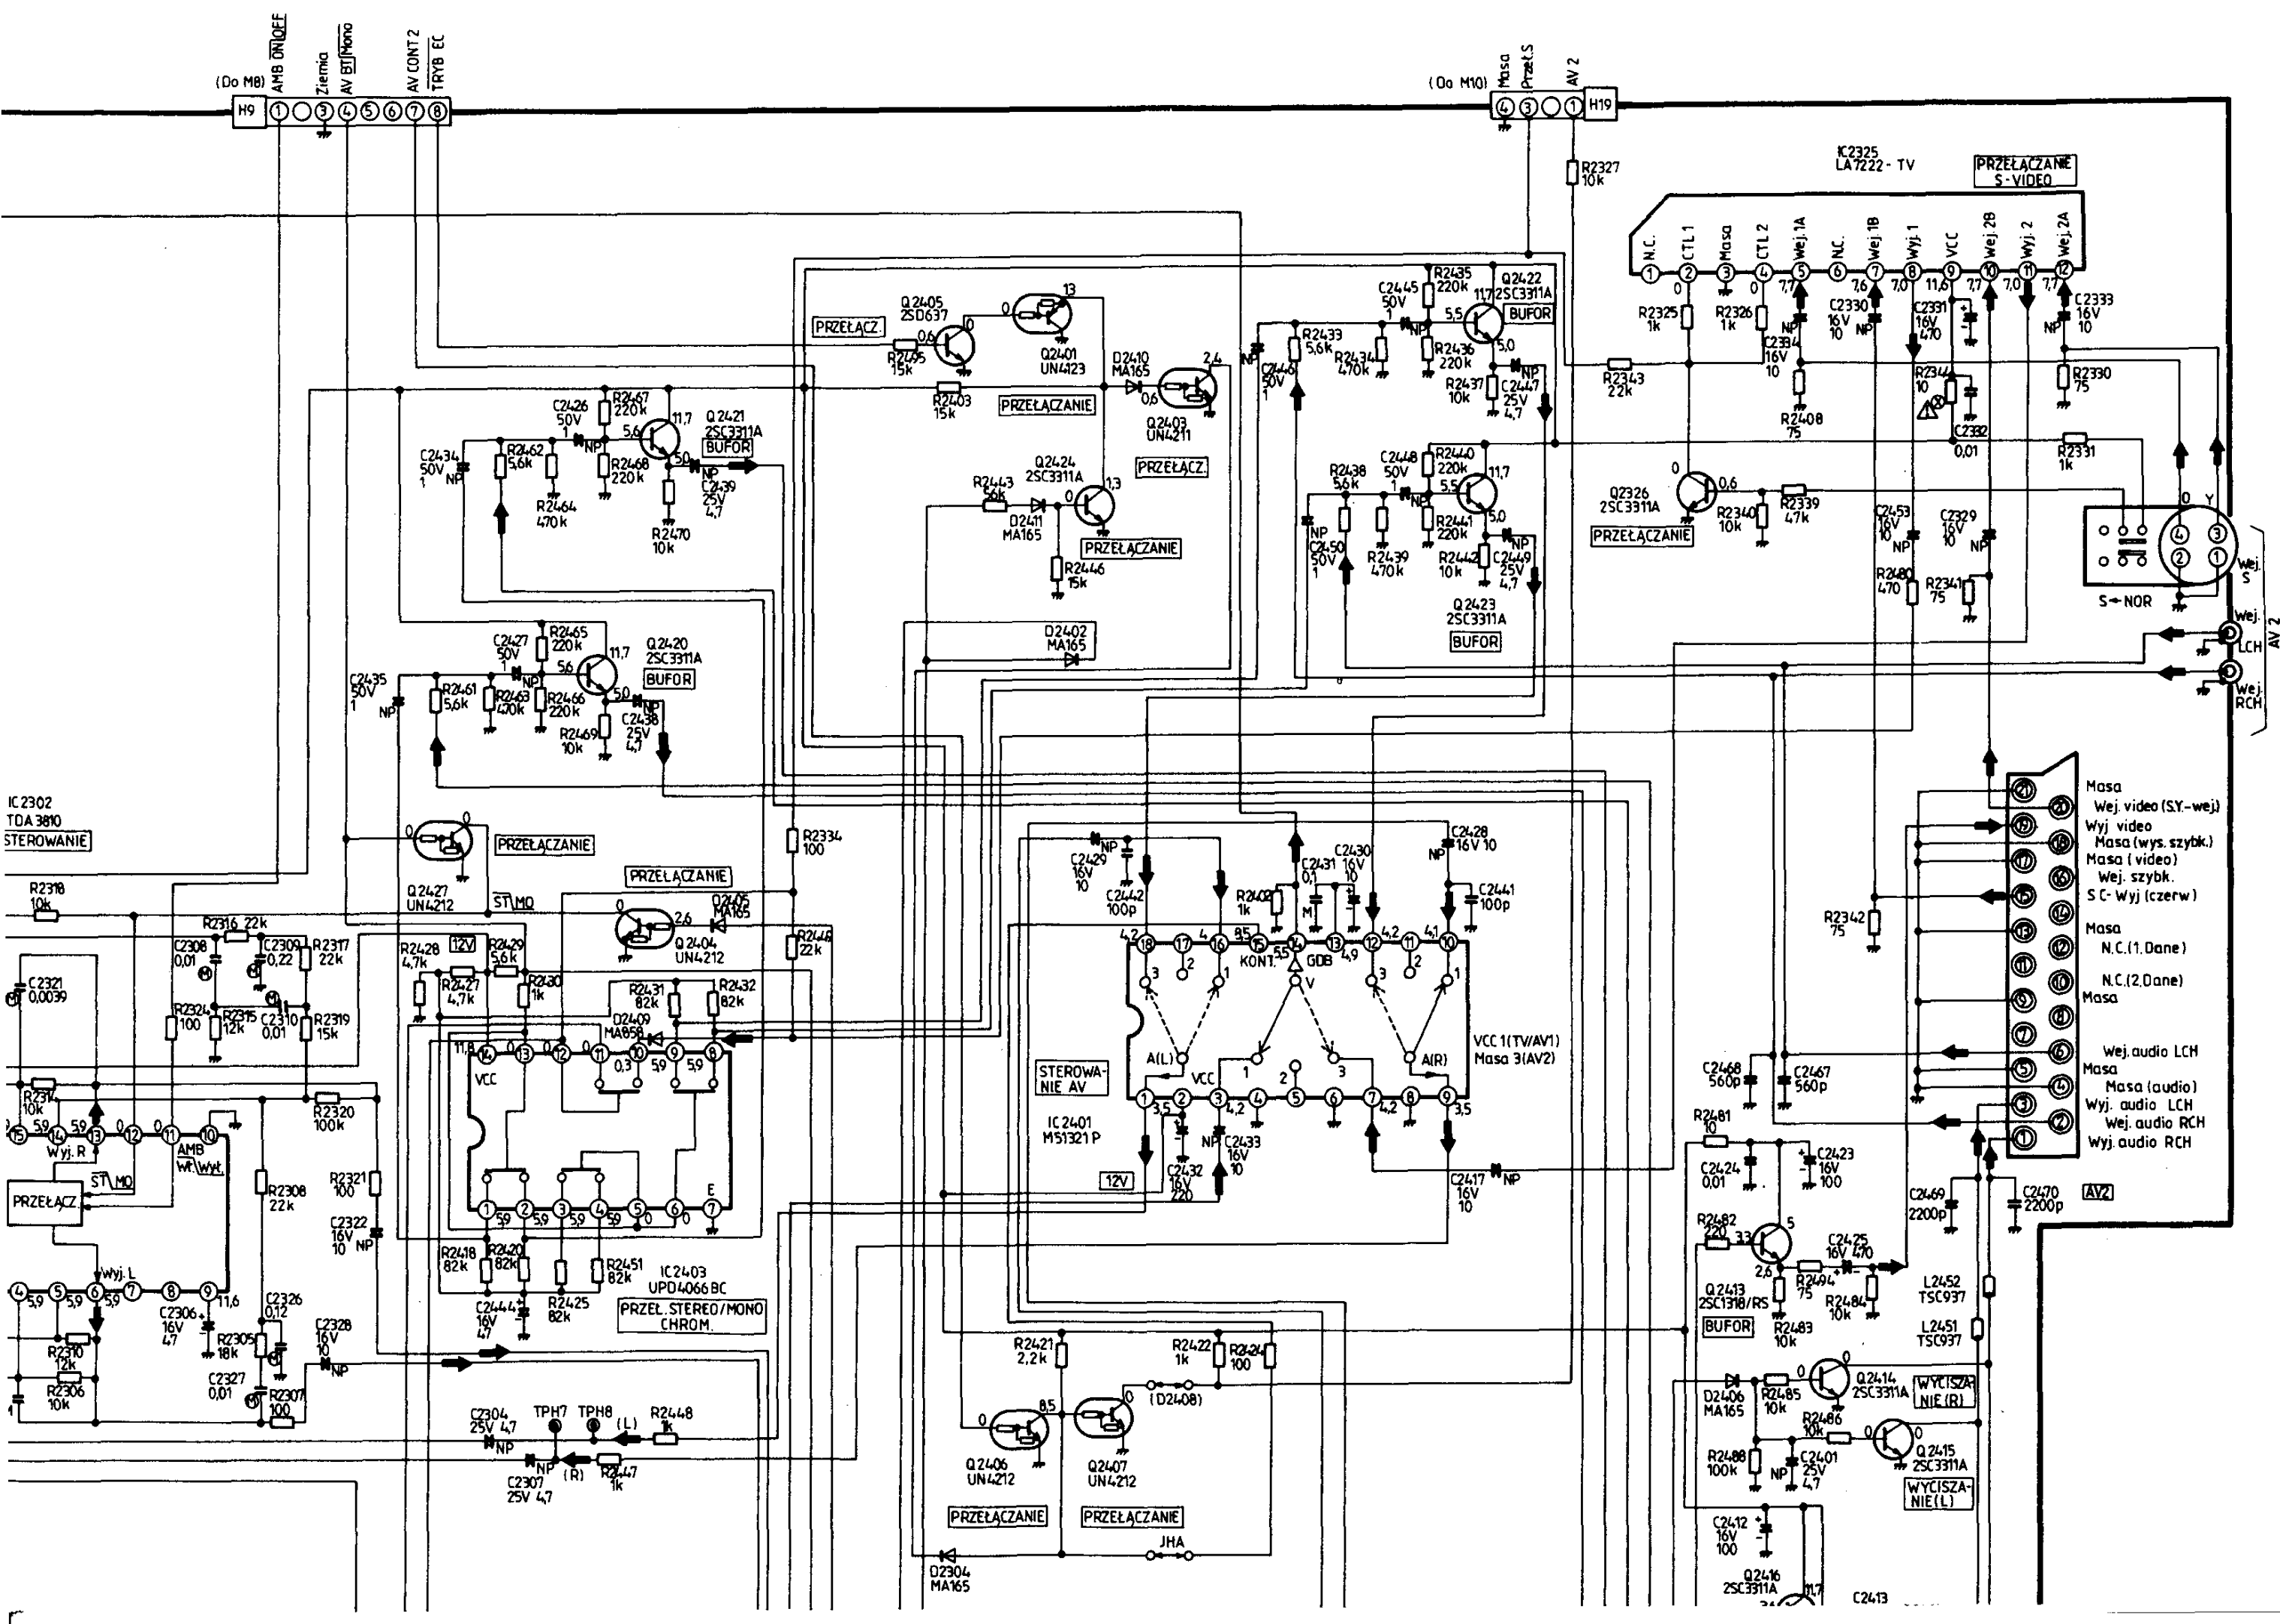

PANASONIC TX-24W1D/28W1D  
Chassis ALPHA - 2W

PLY  
TNP