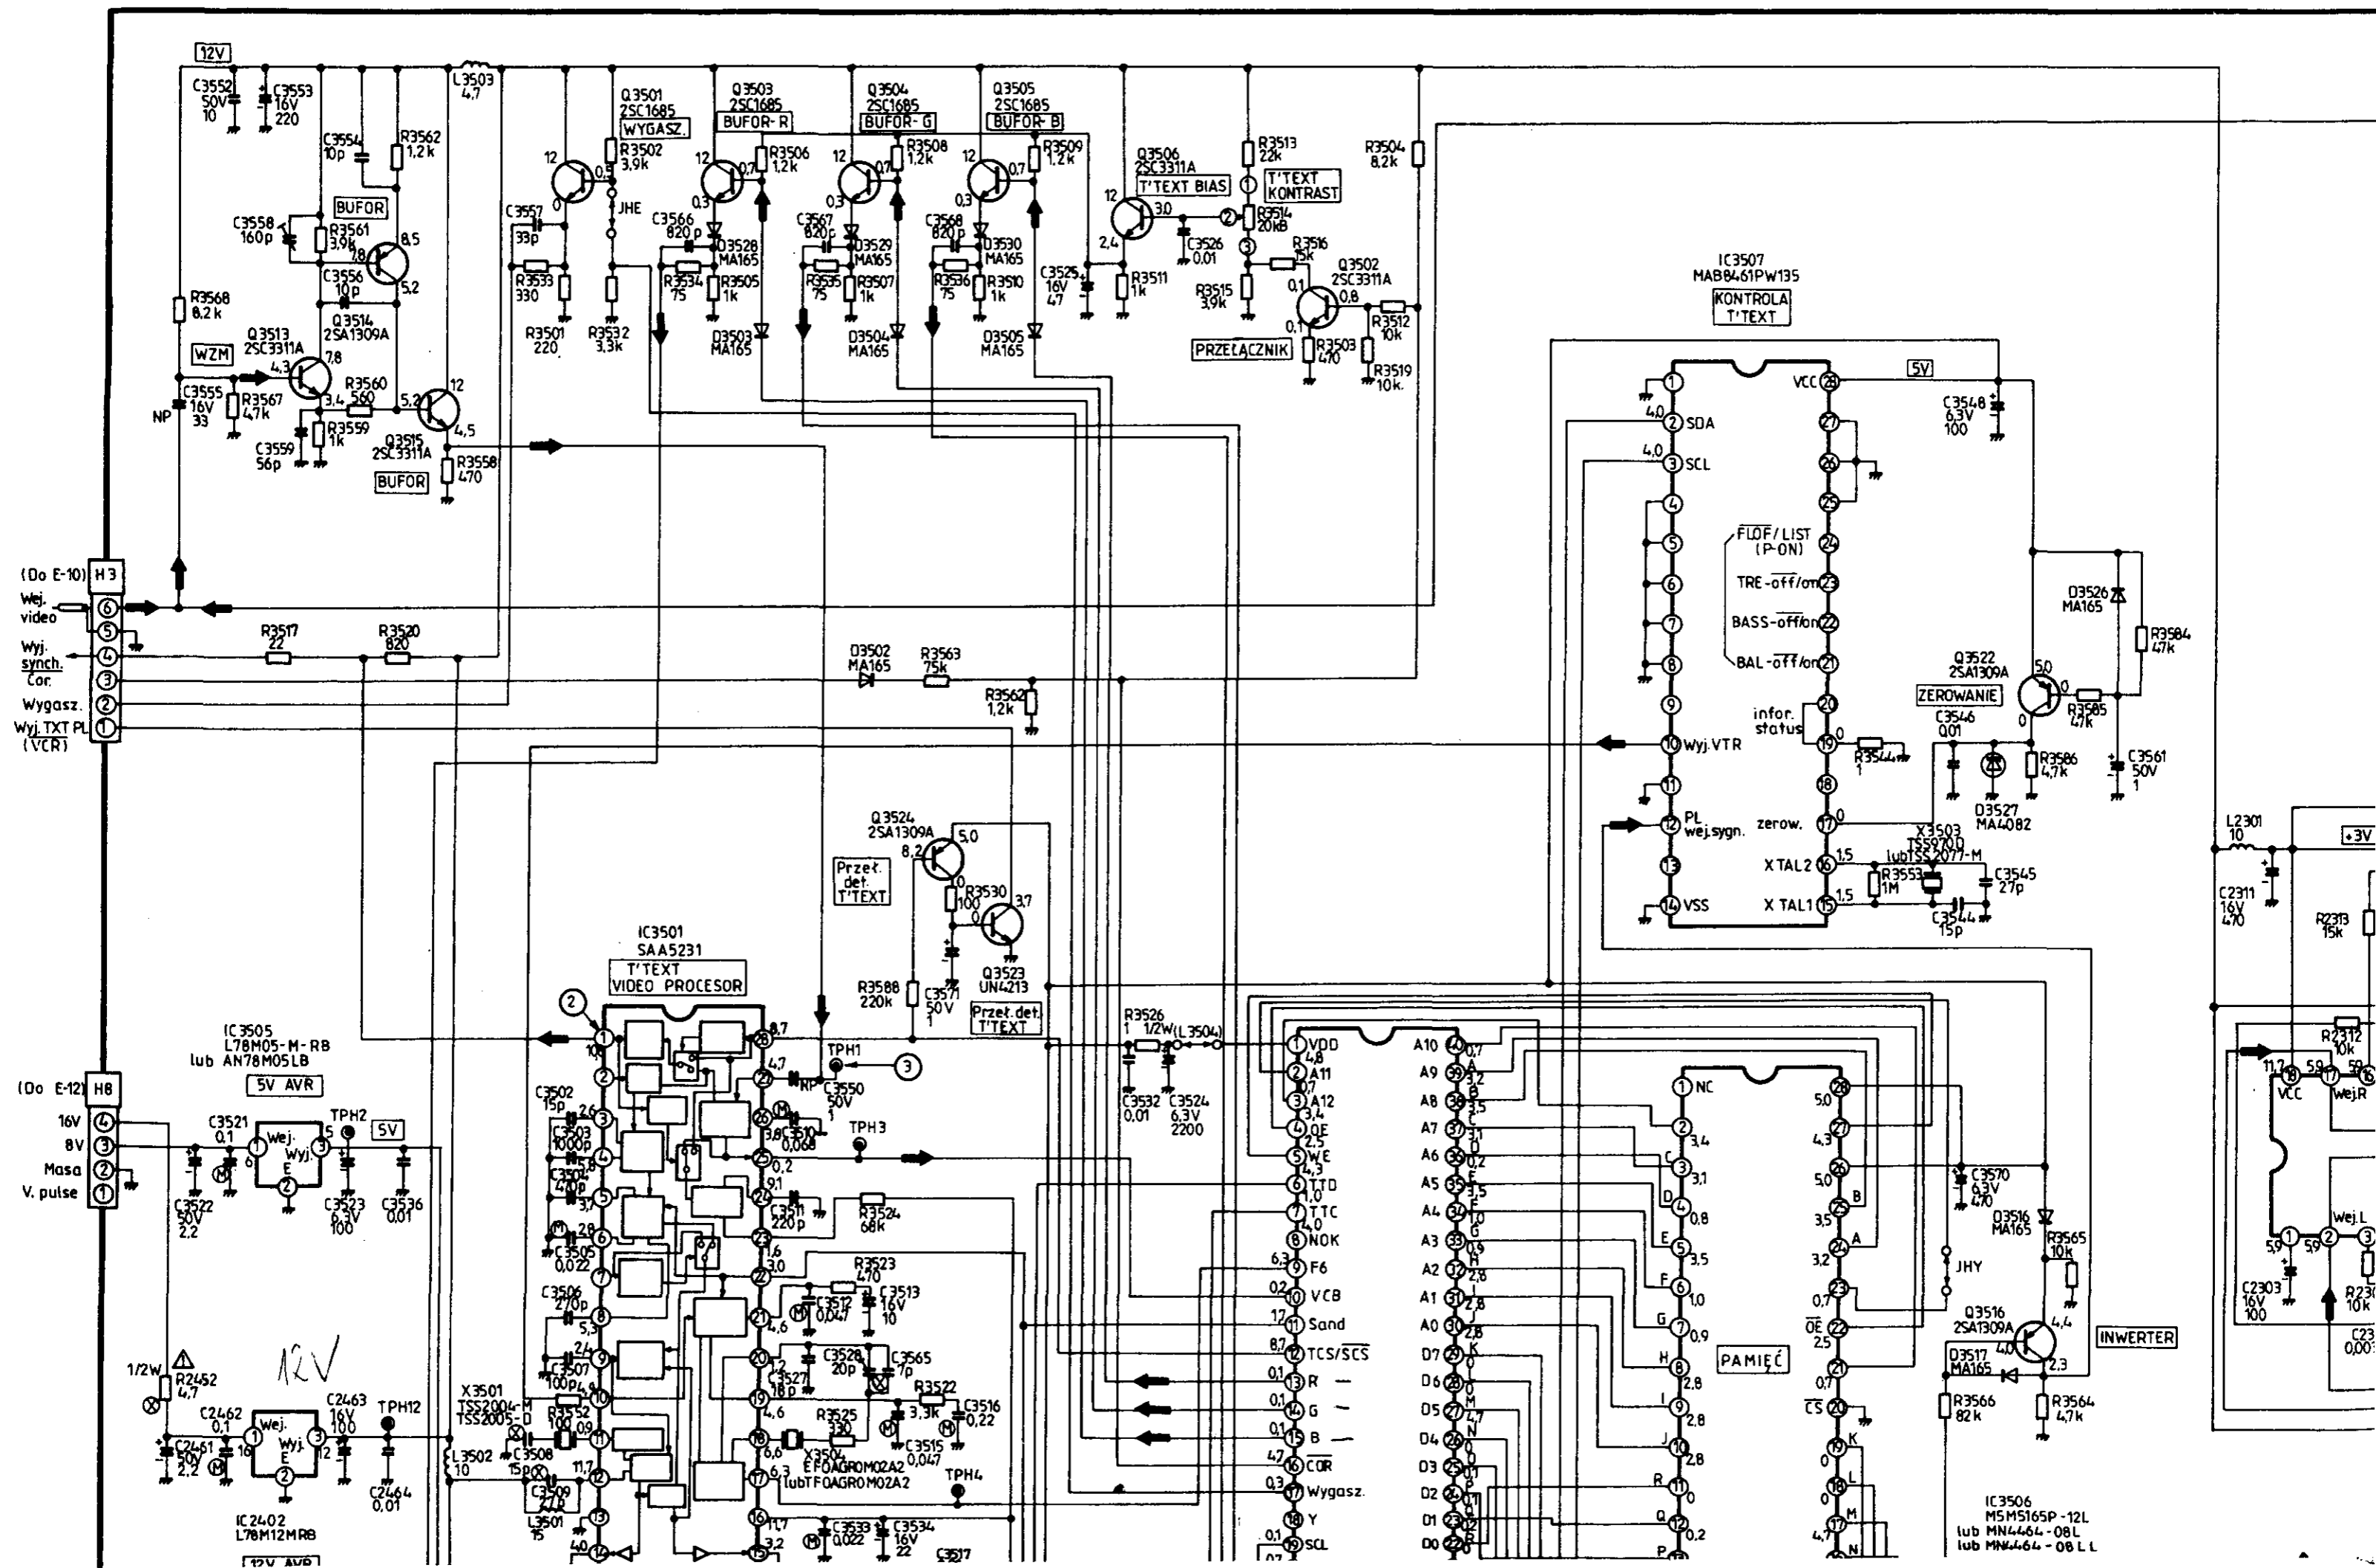

PANASONIC TX-24W1D/28W1D  
Chassis ALPHA - 2W

PLY  
TNP