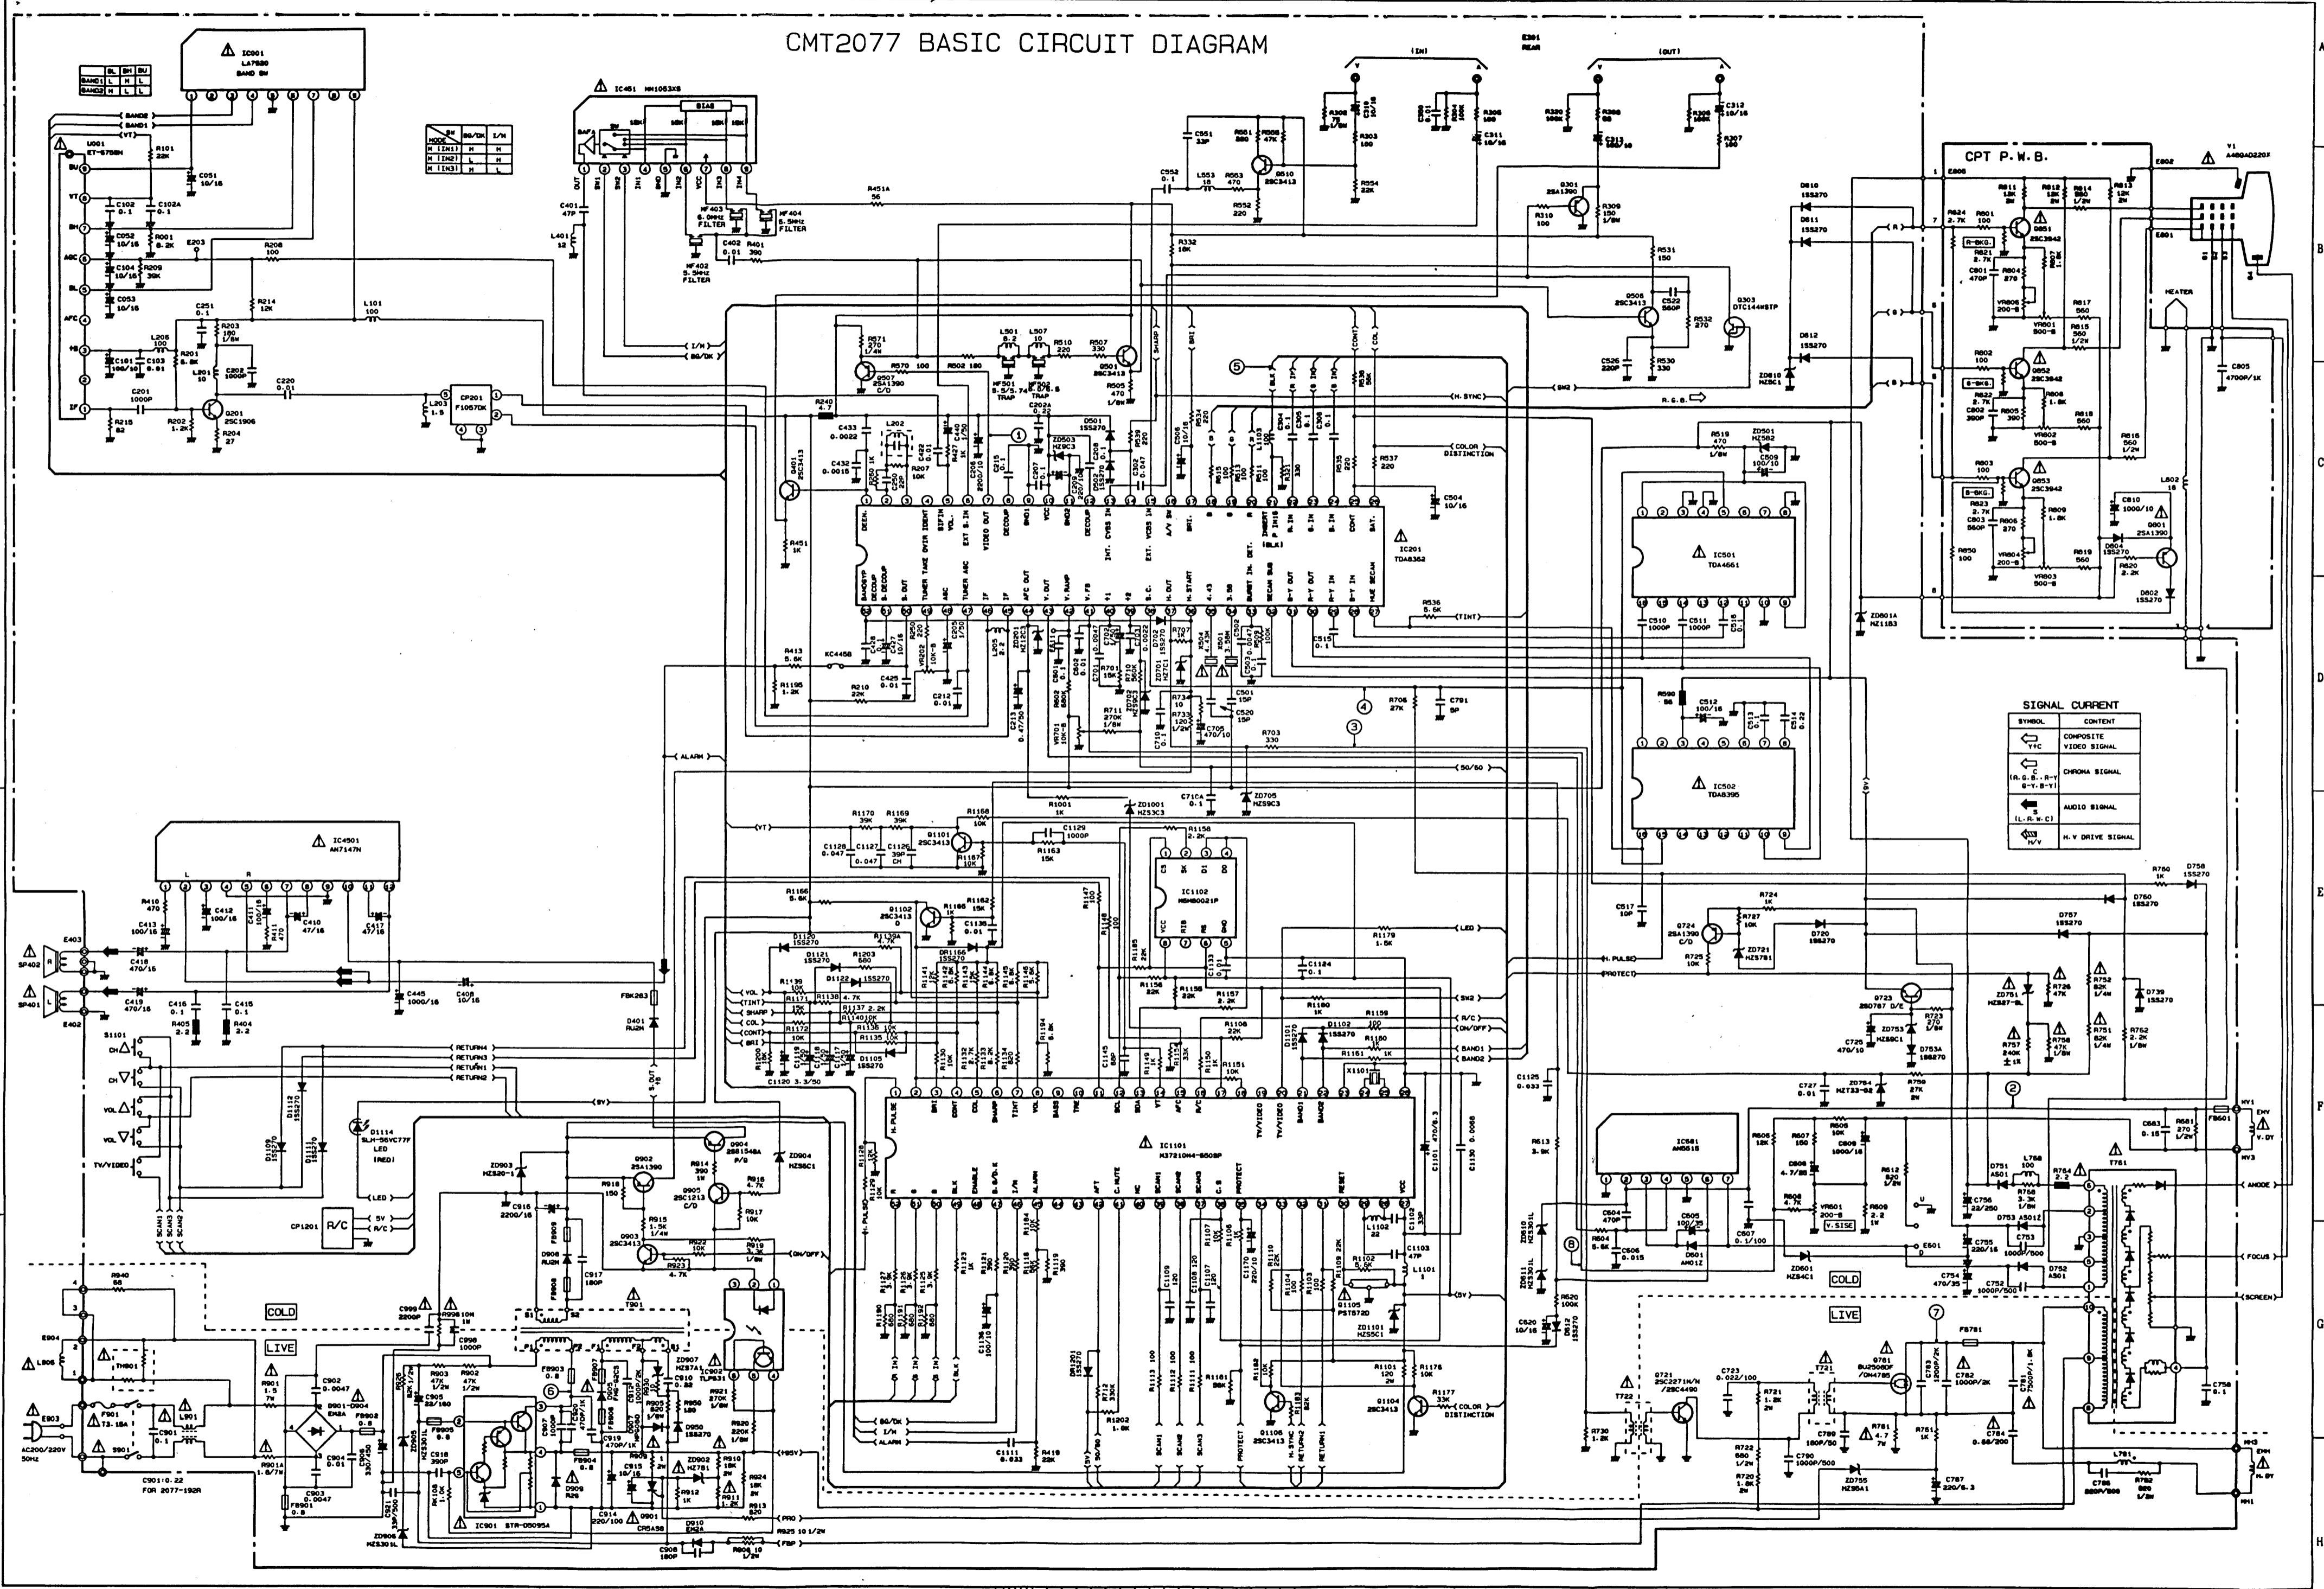

CMT2077 BASIC CIRCUIT DIAGRAM

SIGNAL CURRENT

SYMBOL	CONTENT
Y/C	COMPOSITE VIDEO SIGNAL
IR-G, R-Y, E-Y, B-Y	CHROMA SIGNAL
L-R, M-C	AUDIO SIGNAL
H/V	H-V DRIVE SIGNAL

ABCDEFGHIJKLMNPQRSTUVWXYZ

abcdefghijklmnpqrstuvwxy