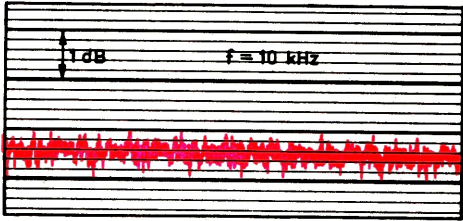

Compact Cassette Datasheets SKC GX

SKC GX